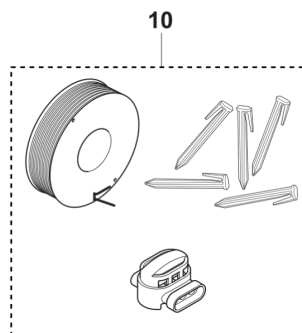

**ASPIRE R4
ACCESSORIES**

PXM_REF	PXM_PARTNO	BESCHREIBUNG	PXM_REMARK		
1	590855101	SATZ	Cleaning and maintenance kit	1	
2	593967901	SPRAY	Care and shine spray	1	
3	599801701	KISTE	Connector box	1	
4	529880501	SATZ	Flexifence	1	
5	529459701	SATZ	Area switch	1	
6	597987001	SATZ	Temporary fencing arches	1	
7	546137702	AUFKLEBER	Warranty seal	1	
8	536859801	HAKEN	Kit hooks incl. screws	1	
9	598896001	PROTECTION TRACK	Track protection	1	
10	597539501	SATZ	Automower repair kit	1