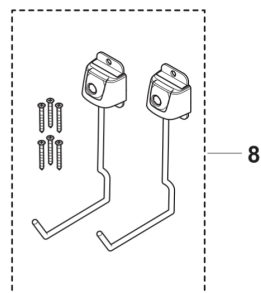

**ASPIRE R4
ACCESSORIES**

PXM_REF	PXM_PARTNO	BESCHREIBUNG	PXM_REMARK		
1	590855101	SATZ	Cleaning and maintenance kit	1	
2	593967901	SPRAY	Care and shine spray	1	
3	599801701	KISTE	Connector box	1	
4	529880501	SATZ	Flexifence	1	
5	529459701	SATZ	Area switch	1	
6	597987001	SATZ	Temporary fencing arches	1	
7	546137702	AUFKLEBER	Warranty seal	1	
8	536859801	HAKEN	Kit hooks incl. screws	1	
9	598896001	PROTECTION TRACK	Track protection	1	
10	597539501	SATZ	Automower repair kit	1