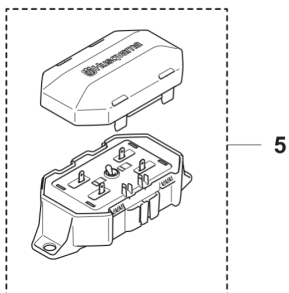

**ASPIRE R4
ACCESSORIES**

PXM_REF	PXM_PARTNO	BESCHREIBUNG	PXM_REMARK		
1	590855101	SATZ	Cleaning and maintenance kit	1	
2	593967901	SPRAY	Care and shine spray	1	
3	599801701	KISTE	Connector box	1	
4	529880501	SATZ	Flexifence	1	
5	529459701	SATZ	Area switch	1	
6	597987001	SATZ	Temporary fencing arches	1	
7	546137702	AUFKLEBER	Warranty seal	1	
8	536859801	HAKEN	Kit hooks incl. screws	1	
9	598896001	PROTECTION TRACK	Track protection	1	
10	597539501	SATZ	Automower repair kit	1