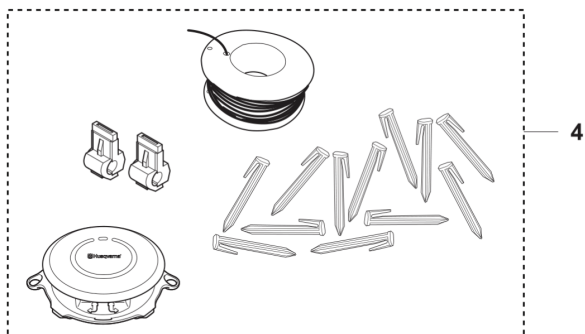

**ASPIRE R4
ACCESSORIES**

PXM_REF	PXM_PARTNO	BESCHREIBUNG	PXM_REMARK		
1	590855101	SATZ	Cleaning and maintenance kit	1	
2	593967901	SPRAY	Care and shine spray	1	
3	599801701	KISTE	Connector box	1	
4	529880501	SATZ	Flexifence	1	
5	529459701	SATZ	Area switch	1	
6	597987001	SATZ	Temporary fencing arches	1	
7	546137702	AUFKLEBER	Warranty seal	1	
8	536859801	HAKEN	Kit hooks incl. screws	1	
9	598896001	PROTECTION TRACK	Track protection	1	
10	597539501	SATZ	Automower repair kit	1