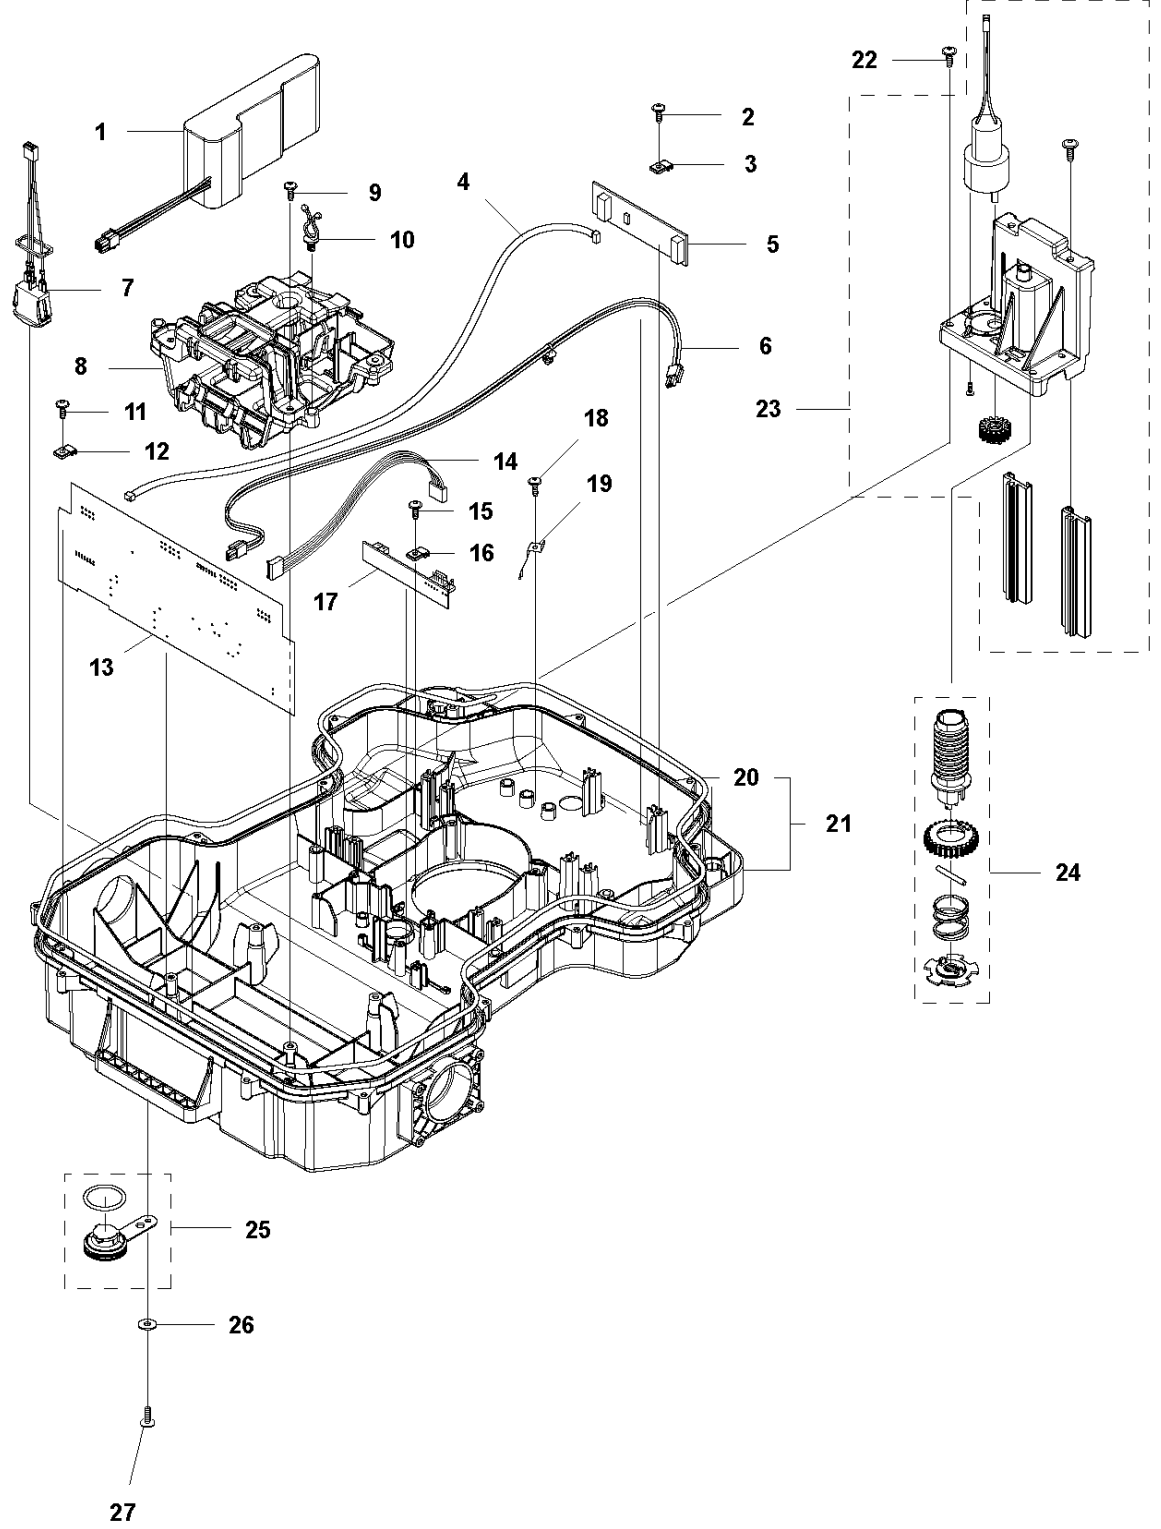

D AUTOMOWER 440
CHASSIS LOWER

CHASSIS LOWER

AUTOMOWER 440, 2020-

Ref	Part No	Description	Remark	QTY KIT
1	589 58 57-01	BATTERY	Battery	2
2	575 54 33-14	SCREW	Screw	2
3	579 52 94-01	CLAMP	Clamp	2
4	579 70 82-01	WIRING ASSY	Loom	1
5	592 85 27-01	PRINTED CIRCUIT ASSY	Printed Circuit ASSY	1
6	580 37 07-02	LOOM	Loom	1
7	579 70 87-01	WIRING ASSY	Switch, On Off	1
8	580 60 96-02	HOLDER	Holder	1
9	574 45 01-01	SCREW ITXPANT	Screw	5
10	580 68 29-01	HOLDER	Holder	7
11	575 54 33-14	SCREW	Screw	2
12	579 52 94-01	CLAMP	Clamp	2
13	592 85 26-01	PRINTED CIRCUIT ASSY	Printed Circuit ASSY	1
14	579 70 80-01	WIRING ASSY	Loom	1
15	575 54 33-14	SCREW	Screw	1
16	579 52 94-01	CLAMP	Clamp	1
17	579 72 85-02	PRINTED CIRCUIT ASSY	Printed Circuit ASSY	1
18	575 54 33-14	SCREW	Screw	2
19	581 55 61-01	SPRING	Spring	2
20	574 87 47-05	SEALING STRIP	Sealing Strip (1 pcs, 5 mm)	1
21	581 62 17-01	CHASSIS KIT	Chassis KIT	1
22	575 54 33-14	SCREW	Screw	4
23	501 06 83-01	MOTOR ASSY	Motor ASSY	1
24	581 62 16-01	SCREW KIT	Screw KIT	1
25	581 62 12-02	PLUG KIT	Plug KIT	1
26	734 11 37-41	WASHER	Washer	1
27	574 45 01-01	SCREW ITXPANT	Screw	1