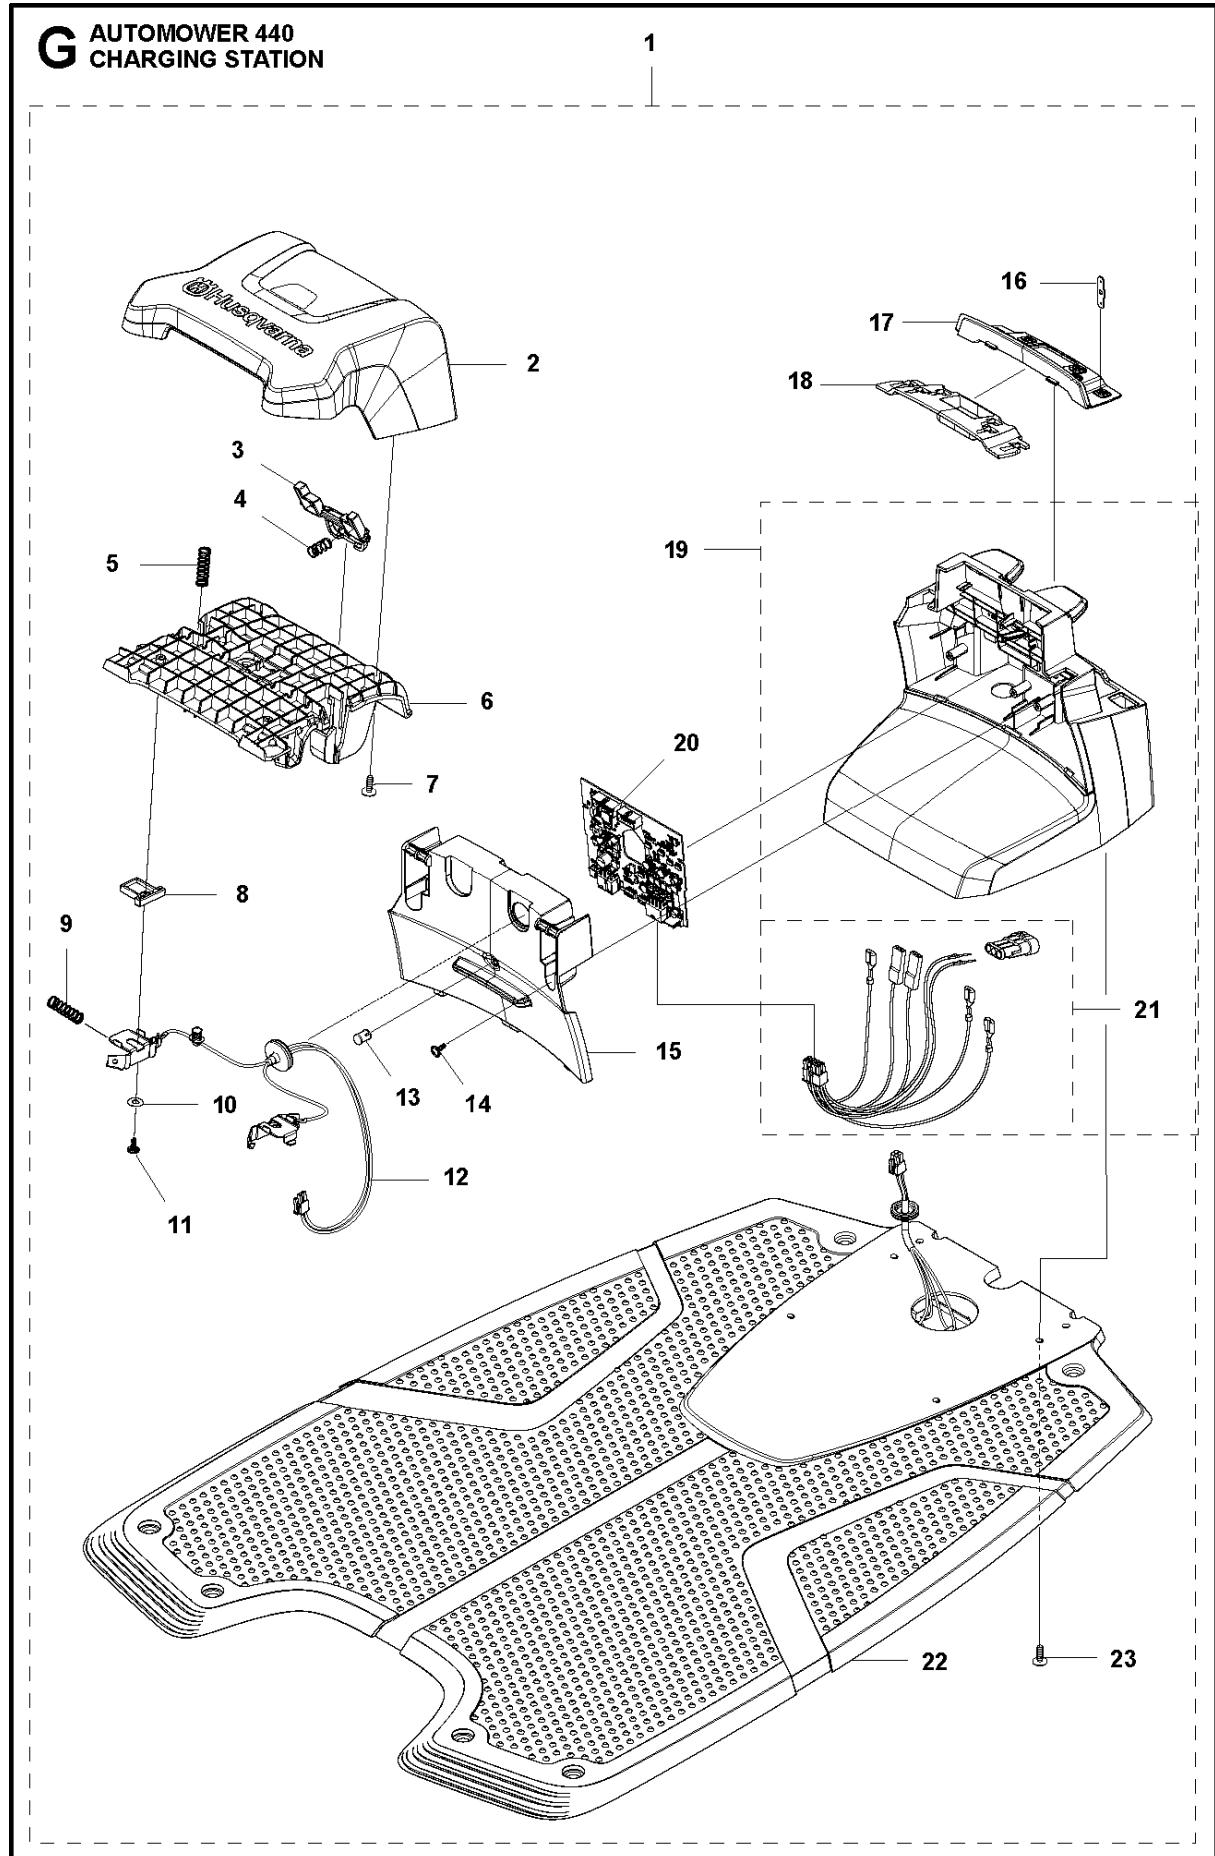

CHARGING STATION

AUTOMOWER 440, 2020-

Ref	Part No	Description	Remark	QTY KIT
1	593 78 47-02	CHARGING STATION	Charging Station	1
2	579 44 82-03	CAP	Cap	1
3	579 46 24-02	BUTTON	Button	1
4	574 48 70-01	SPRING	Spring	1
5	580 51 14-01	SPRING	Spring	2
6	579 45 80-04	FRAME	Frame	1
7	575 54 33-14	SCREW	Screw	4
8	579 46 05-01	SPACER	Distance	2
9	580 51 14-01	SPRING	Spring	2
10	734 11 37-41	WASHER	Washer	2
11	575 54 33-14	SCREW	Screw	2
12	585 53 95-02	CABLE ASSY	Loom Charging Contact	1
13	590 21 72-01	LENS	Lens	1
14	575 54 33-14	SCREW	Screw	2
15	579 45 97-04	LID	Lid	1
16	580 50 41-01	TERMINAL	Terminal	4
17	579 45 98-02	PANEL	Panel	1
18	579 45 99-01	HOLDER	Holder	1
19	588 18 88-01	HOUSING ASSY	Housing KIT	1
20	592 89 45-01	PRINTED CIRCUIT ASSY	PCBA Charging Station	1
21	588 47 89-01	CABLE KIT	Wiring CS	1
22	590 09 40-01	BASE ASSY	Charging Plate	1
23	575 54 33-14	SCREW	Screw	4