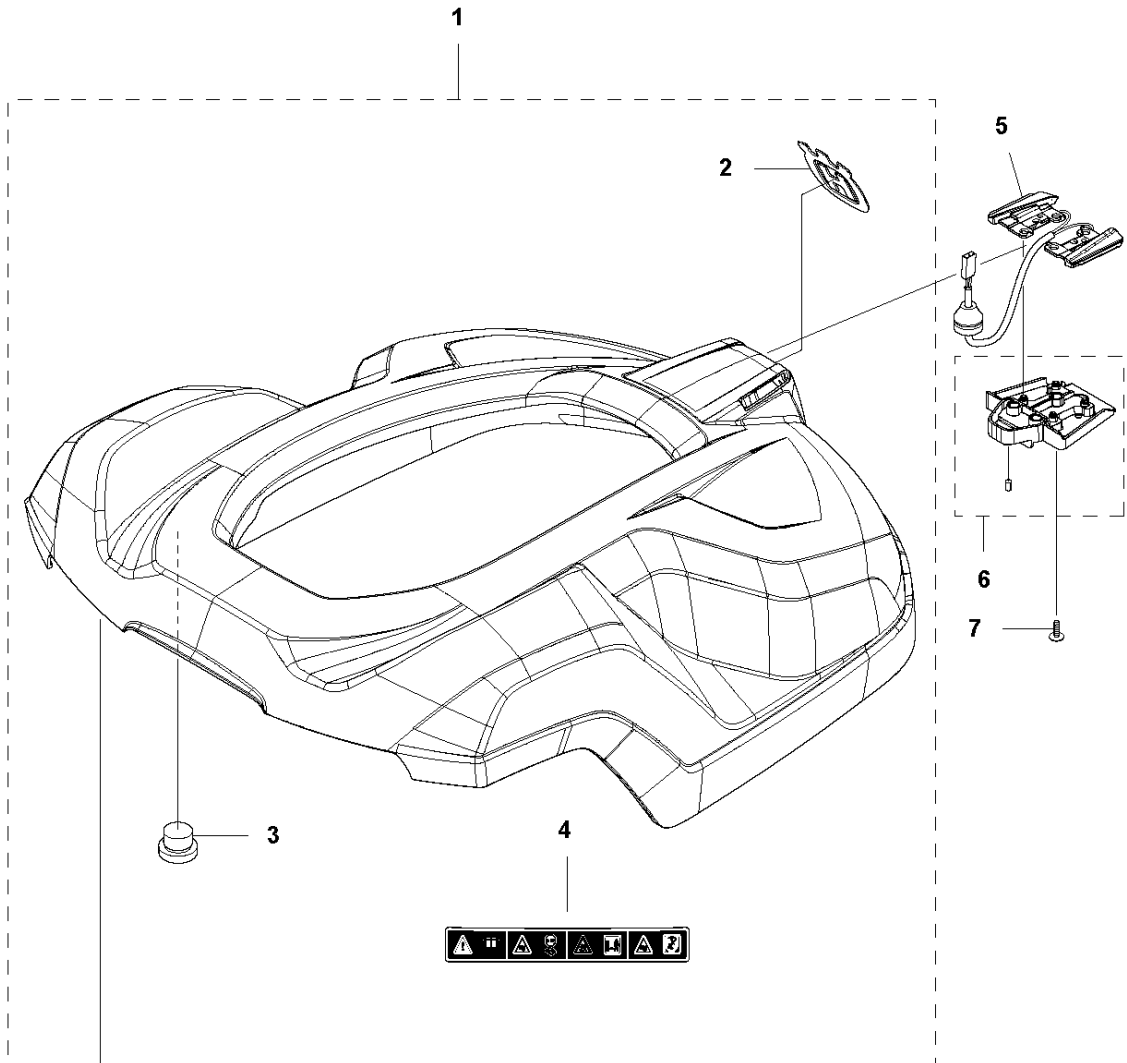

SPARE PARTS LIST

ROBOTIC LAWN MOWERS

AUTOMOWER 440, 2020-

A AUTOMOWER 440
COVER

COVER

AUTOMOWER 440, 2020-

Ref	Part No	Description	Remark	QTY KIT
1	581 62 04-05	BODY KIT	Body KIT	1
2	587 42 35-01	DECAL	Decal	1
3	580 52 68-01	CAP	Cap	4
4	586 35 97-01	LABEL	Label	1
5	585 53 92-04	CABLE ASSY	Charging Plate Wiring	1
6	501 06 56-02	HOLDER ASSY	Holder ASSY	1
7	575 54 33-14	SCREW	Screw	1
8	579 51 98-02	BUMPER	Bumper	1
9	574 45 01-01	SCREW ITPANT	Screw	4

C AUTOMOWER 440
CENTER CONSOL

CENTER CONSOL

AUTOMOWER 440, 2020-

Ref	Part No	Description	Remark	QTY KIT
1	588 79 75-06	COVER	Cover	1
2	579 45 85-01	HATCH	Hatch	1
3	579 45 81-01	BUTTON	Button	1
4	575 54 33-14	SCREW	Screw	2
5	501 06 58-01	HINGE KIT	Hinge KIT	1
6	575 54 33-14	SCREW	Screw	2
7	579 62 79-01	KEYBOARD	Keyboard	1
8	581 62 06-01	COVER KIT	Cover KIT	1
9	535 13 01-01	SPRING	Spring	2
10	574 87 47-06	SEALING STRIP	Sealing Strip (1 pcs, 5 mm)	1
11	574 48 03-02	SWITCH	Switch	1
12	501 06 60-01	LOCK KIT	Locking Plate KIT	1
13	575 54 33-14	SCREW	Screw	1
14	575 54 33-14	SCREW	Screw	1
15	575 54 33-14	SCREW	Screw	3
16	581 62 07-01	SUPPORT KIT	Support KIT	1
17	592 91 04-01	PRINTED CIRCUIT ASSY	Printed Circuit ASSY	1