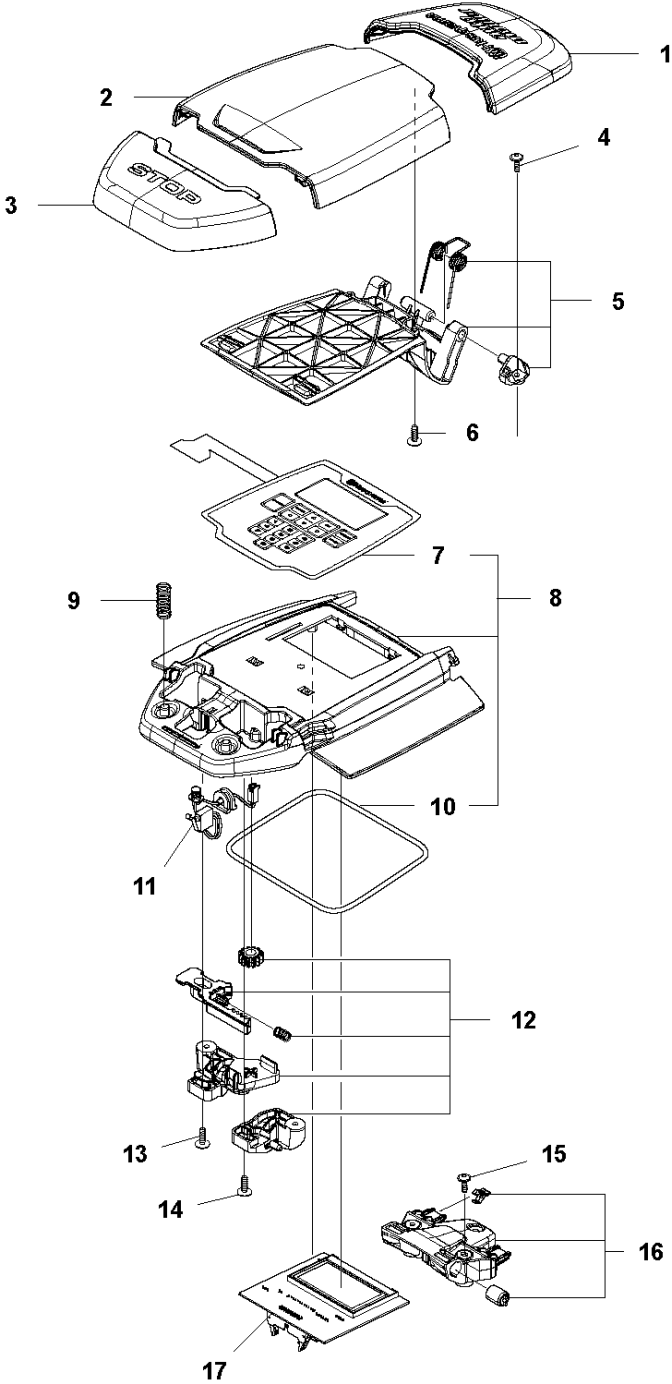

SPARE PARTS LIST

ROBOTIC LAWN MOWERS

AUTOMOWER 440, 2020-

A AUTOMOWER 440
COVER

COVER

AUTOMOWER 440, 2020-

Ref	Part No	Description	Remark	QTY KIT
1	581 62 04-05	BODY KIT	Body KIT	1
2	587 42 35-01	DECAL	Decal	1
3	580 52 68-01	CAP	Cap	4
4	586 35 97-01	LABEL	Label	1
5	585 53 92-04	CABLE ASSY	Charging Plate Wiring	1
6	501 06 56-02	HOLDER ASSY	Holder ASSY	1
7	575 54 33-14	SCREW	Screw	1
8	579 51 98-02	BUMPER	Bumper	1
9	574 45 01-01	SCREW ITPANT	Screw	4

C AUTOMOWER 440
CENTER CONSOL

CENTER CONSOL

AUTOMOWER 440, 2020-

Ref	Part No	Description	Remark	QTY KIT
1	588 79 75-06	COVER	Cover	1
2	579 45 85-01	HATCH	Hatch	1
3	579 45 81-01	BUTTON	Button	1
4	575 54 33-14	SCREW	Screw	2
5	501 06 58-01	HINGE KIT	Hinge KIT	1
6	575 54 33-14	SCREW	Screw	2
7	579 62 79-01	KEYBOARD	Keyboard	1
8	581 62 06-01	COVER KIT	Cover KIT	1
9	535 13 01-01	SPRING	Spring	2
10	574 87 47-06	SEALING STRIP	Sealing Strip (1 pcs, 5 mm)	1
11	574 48 03-02	SWITCH	Switch	1
12	501 06 60-01	LOCK KIT	Locking Plate KIT	1
13	575 54 33-14	SCREW	Screw	1
14	575 54 33-14	SCREW	Screw	1
15	575 54 33-14	SCREW	Screw	3
16	581 62 07-01	SUPPORT KIT	Support KIT	1
17	592 91 04-01	PRINTED CIRCUIT ASSY	Printed Circuit ASSY	1