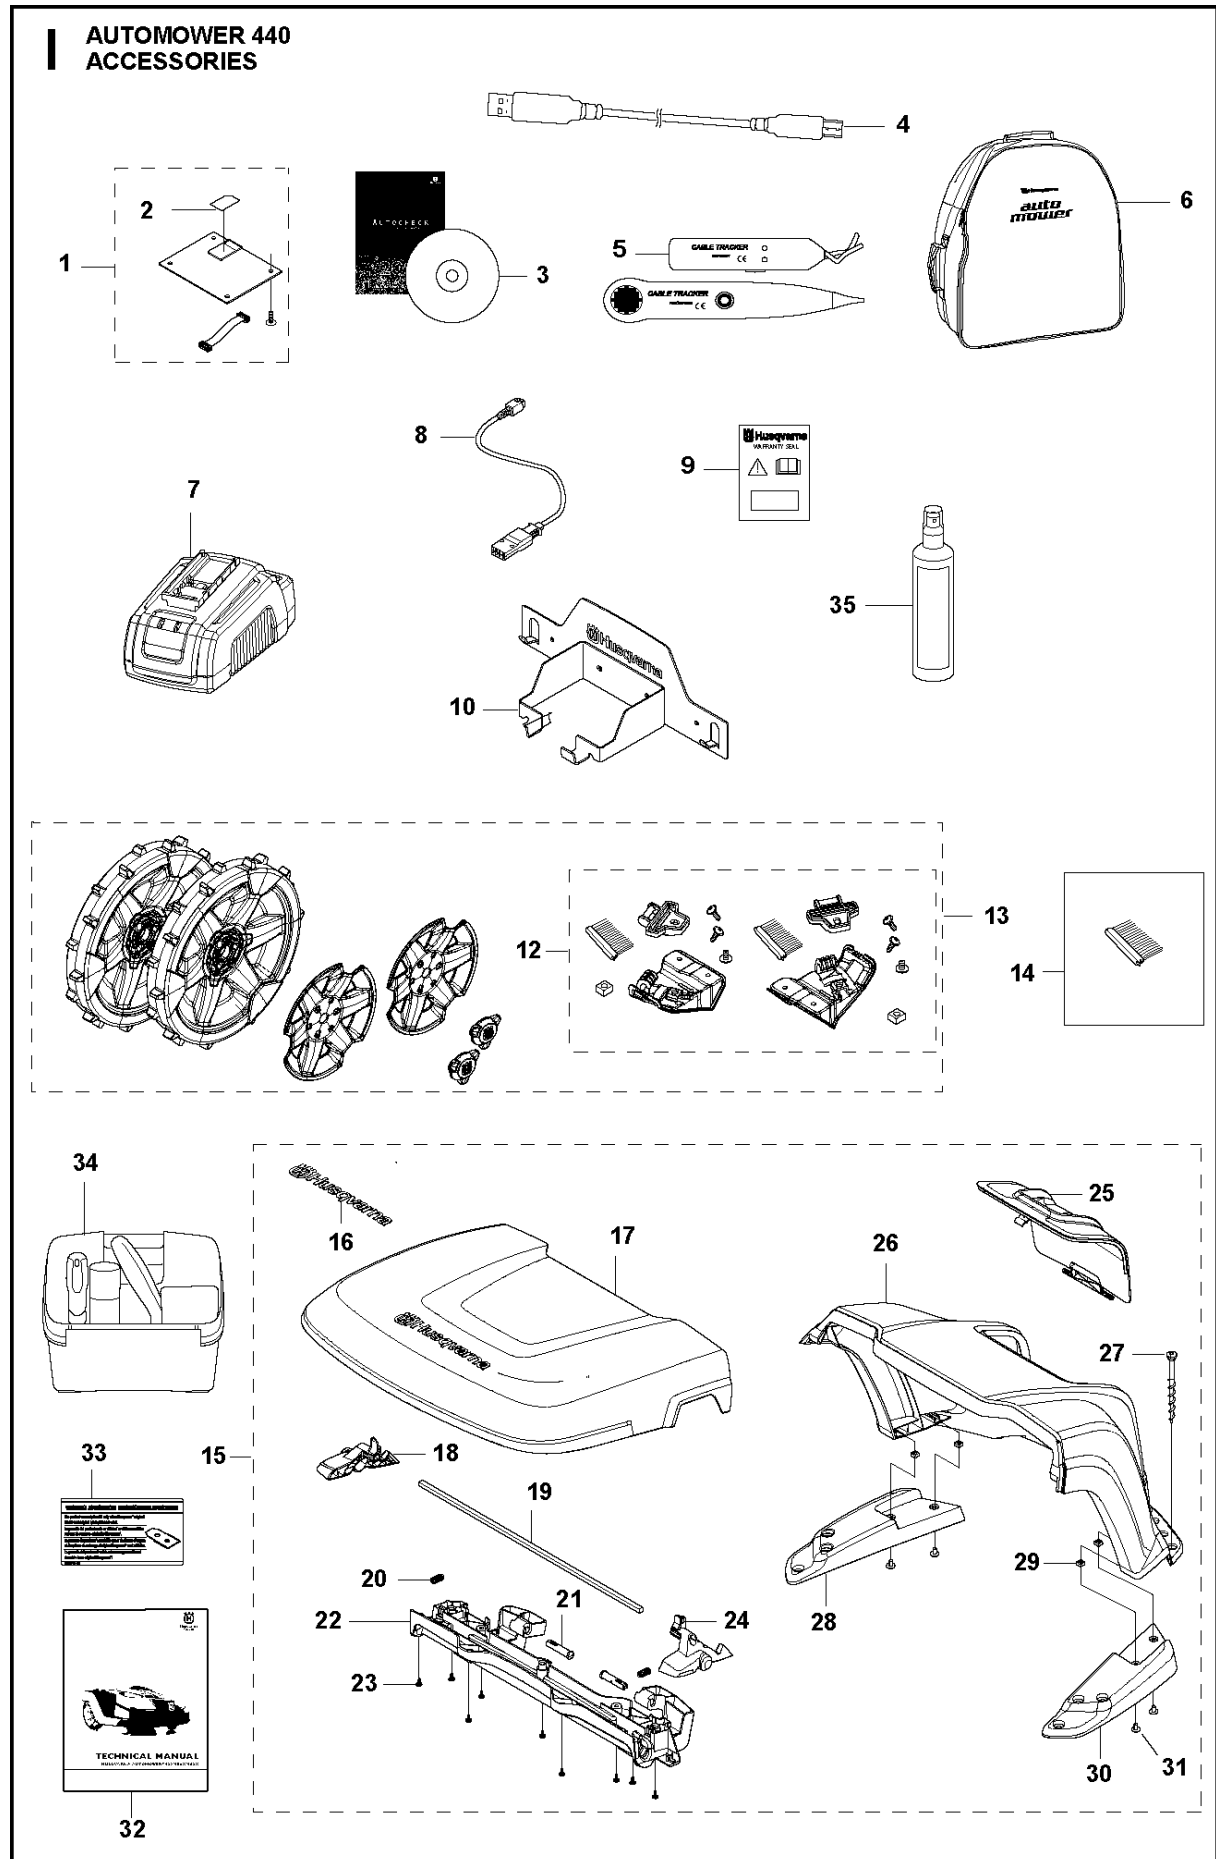

ACCESSORIES

AUTOMOWER 440, 2020-

Ref	Part No	Description	Remark	QTY KIT
1	586 66 23-05	GPS MODULE	Automower Connect KIT	1
3	577 85 81-03	DVD	DVD Autocheck EXP	1
4	577 51 81-02	CABLE	Service Cable (USB)	1
5	577 60 68-01	TEST EQUIPMENT	Interruption Detector	1
6	522 91 67-01	BAG	Bag	1
7	588 40 84-01	CHARGER	Quick Charger with Battery Test	1
8	588 20 26-01	CABLE ASSY	Cable Quick Charger	1
9	580 68 95-02	LABEL	Warranty Seal 1pcs	1
10	585 01 97-02	WALL HANGER	Wall Hanger	1
12	581 90 31-02	BRUSH KIT	Brush KIT incl. Brush, 6 pcs	
13	581 88 97-02	WHEEL KIT	Rear Wheel KIT incl. Brush KIT	1
14	581 98 20-02	BRUSH KIT	Brush, 6 pcs	1
15	585 01 94-01	HOUSING	House KIT	1
16	577 46 90-01	DECAL	Decal	1
17	586 88 58-01	KIT	Cover Lid	1
18	585 32 40-02	HANDLE	Handle Left	1
19	585 32 41-01	ROD	Steel Rod	1
20	580 51 14-01	SPRING	Spring	2
21	585 34 15-01	HINGE PIN	Hinge Pin	2
22	585 34 16-01	BEAM	Beam	1
23	575 54 33-14	SCREW	Screw	9
24	585 32 40-01	HANDLE	Handle Right	1
25	585 32 36-01	HATCH	Hatch	1
26	585 32 34-01	COVER	Cover Base	1
27	575 23 86-01	SCREW KIT	Screw KIT, 6 pcs	1
28	585 32 38-02	SUPPORT	Support Base Left	1
29	503 22 66-01	SQUARE NUT	Square Nut	4
30	585 32 38-01	SUPPORT	Support Base Right	1
31	535 12 93-03	SCREW IHPANM	Screw	4
32	115 81 90-01	WORKSHOP MANUAL	Technical Handbook -420, 430X, 450X Swedish	1
32	115 81 90-06	WORKSHOP MANUAL	Technical Handbook -420, 430X, 450X Danish	1
32	115 81 90-11	WORKSHOP MANUAL	Technical Handbook -420, 430X, 450X Finnish	1
32	115 81 90-21	WORKSHOP MANUAL	Technical Handbook -420, 430X, 450X Norwegian	1
32	115 81 90-26	WORKSHOP MANUAL	Technical Handbook -420, 430X, 450X English	1
32	115 81 90-31	WORKSHOP MANUAL	Technical Handbook -420, 430X, 450X French	1
32	115 81 90-36	WORKSHOP MANUAL	Technical Handbook -420, 430X, 450X Dutch	1
32	115 81 90-41	WORKSHOP MANUAL	Technical Handbook -420, 430X, 450X Italian	1
32	115 81 90-46	WORKSHOP MANUAL	Technical Handbook -420, 430X, 450X Spanish	1
32	115 81 90-51	WORKSHOP MANUAL	Technical Handbook -420, 430X, 450X German	1
32	115819056	TBD	Technical Handbook -420, 430X, 450X Russian	1
32	115819058	TBD	Technical Handbook -420, 430X, 450X Hungarian	1
32	115819059	TBD	Technical Handbook -420, 430X, 450X Portuguese	1
32	115819061	TBD	Technical Handbook -420, 430X, 450X Polish	1
32	115819062	TBD	Technical Handbook -420, 430X, 450X Romanian	1
32	115819063	TBD	Technical Handbook -420, 430X, 450X Estonian	1
32	115819064	TBD	Technical Handbook -420, 430X, 450X Latvian	1
32	115819065	TBD	Technical Handbook -420, 430X, 450X Lithuanian	1