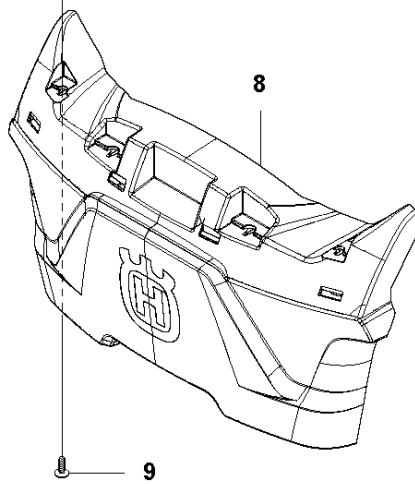

SPARE PARTS LIST

ROBOTIC LAWN MOWERS

AUTOMOWER 440, 2020-

A AUTOMOWER 440
COVER

COVER

AUTOMOWER 440, 2020-

Ref	Part No	Description	Remark	QTY KIT
1	581 62 04-05	BODY KIT	Body KIT	1
2	587 42 35-01	DECAL	Decal	1
3	580 52 68-01	CAP	Cap	4
4	586 35 97-01	LABEL	Label	1
5	585 53 92-04	CABLE ASSY	Charging Plate Wiring	1
6	501 06 56-02	HOLDER ASSY	Holder ASSY	1
7	575 54 33-14	SCREW	Screw	1
8	579 51 98-02	BUMPER	Bumper	1
9	574 45 01-01	SCREW ITPANT	Screw	4

C AUTOMOWER 440
CENTER CONSOL

CENTER CONSOL

AUTOMOWER 440, 2020-

Ref	Part No	Description	Remark	QTY KIT
1	588 79 75-06	COVER	Cover	1
2	579 45 85-01	HATCH	Hatch	1
3	579 45 81-01	BUTTON	Button	1
4	575 54 33-14	SCREW	Screw	2
5	501 06 58-01	HINGE KIT	Hinge KIT	1
6	575 54 33-14	SCREW	Screw	2
7	579 62 79-01	KEYBOARD	Keyboard	1
8	581 62 06-01	COVER KIT	Cover KIT	1
9	535 13 01-01	SPRING	Spring	2
10	574 87 47-06	SEALING STRIP	Sealing Strip (1 pcs, 5 mm)	1
11	574 48 03-02	SWITCH	Switch	1
12	501 06 60-01	LOCK KIT	Locking Plate KIT	1
13	575 54 33-14	SCREW	Screw	1
14	575 54 33-14	SCREW	Screw	1
15	575 54 33-14	SCREW	Screw	3
16	581 62 07-01	SUPPORT KIT	Support KIT	1
17	592 91 04-01	PRINTED CIRCUIT ASSY	Printed Circuit ASSY	1