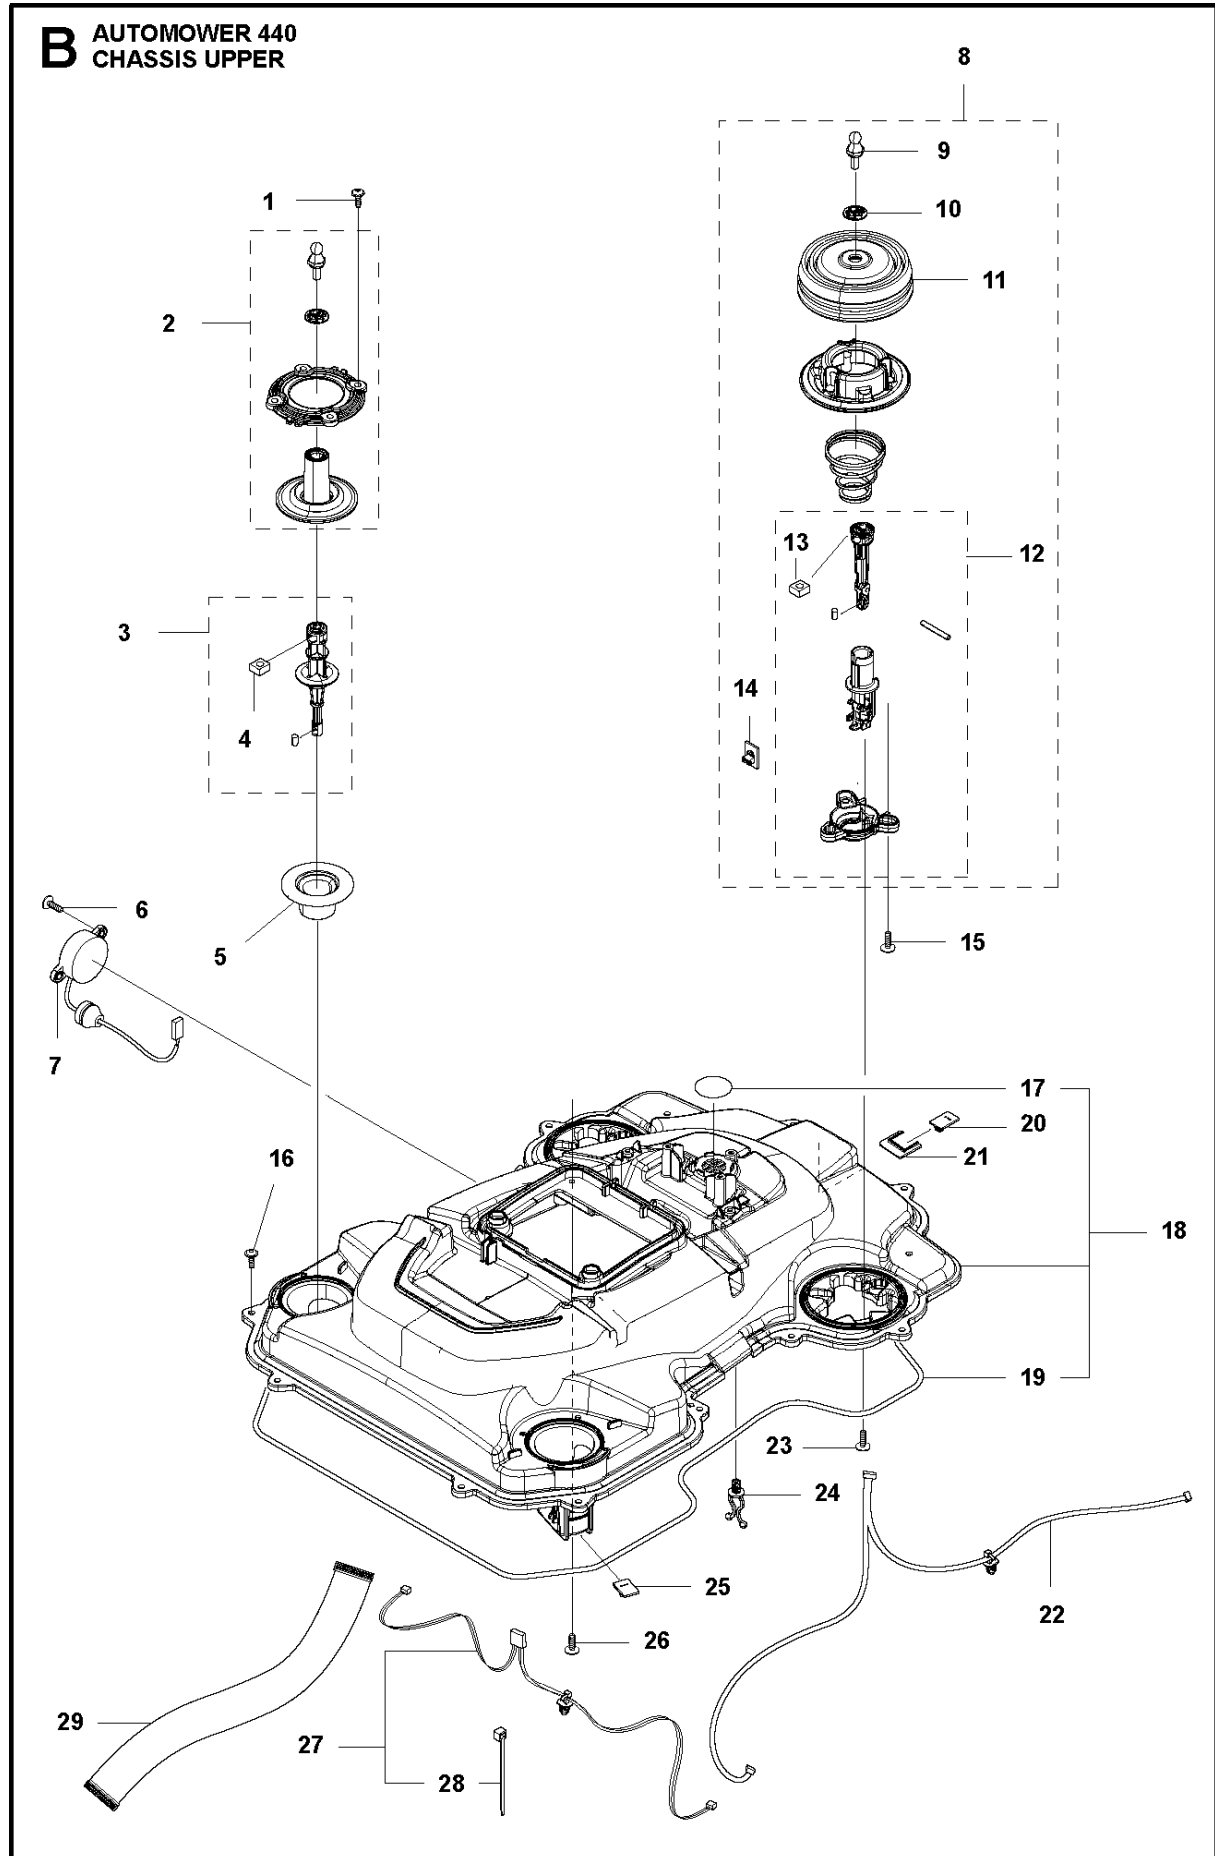

SPARE PARTS LIST

ROBOTIC LAWN MOWERS

AUTOMOWER 440, 2020-

A AUTOMOWER 440
COVER

COVER

AUTOMOWER 440, 2020-

Ref	Part No	Description	Remark	QTY KIT
1	581 62 04-05	BODY KIT	Body KIT	1
2	587 42 35-01	DECAL	Decal	1
3	580 52 68-01	CAP	Cap	4
4	586 35 97-01	LABEL	Label	1
5	585 53 92-04	CABLE ASSY	Charging Plate Wiring	1
6	501 06 56-02	HOLDER ASSY	Holder ASSY	1
7	575 54 33-14	SCREW	Screw	1
8	579 51 98-02	BUMPER	Bumper	1
9	574 45 01-01	SCREW ITPANT	Screw	4

C AUTOMOWER 440
CENTER CONSOL

CENTER CONSOL

AUTOMOWER 440, 2020-

Ref	Part No	Description	Remark	QTY KIT
1	588 79 75-06	COVER	Cover	1
2	579 45 85-01	HATCH	Hatch	1
3	579 45 81-01	BUTTON	Button	1
4	575 54 33-14	SCREW	Screw	2
5	501 06 58-01	HINGE KIT	Hinge KIT	1
6	575 54 33-14	SCREW	Screw	2
7	579 62 79-01	KEYBOARD	Keyboard	1
8	581 62 06-01	COVER KIT	Cover KIT	1
9	535 13 01-01	SPRING	Spring	2
10	574 87 47-06	SEALING STRIP	Sealing Strip (1 pcs, 5 mm)	1
11	574 48 03-02	SWITCH	Switch	1
12	501 06 60-01	LOCK KIT	Locking Plate KIT	1
13	575 54 33-14	SCREW	Screw	1
14	575 54 33-14	SCREW	Screw	1
15	575 54 33-14	SCREW	Screw	3
16	581 62 07-01	SUPPORT KIT	Support KIT	1
17	592 91 04-01	PRINTED CIRCUIT ASSY	Printed Circuit ASSY	1