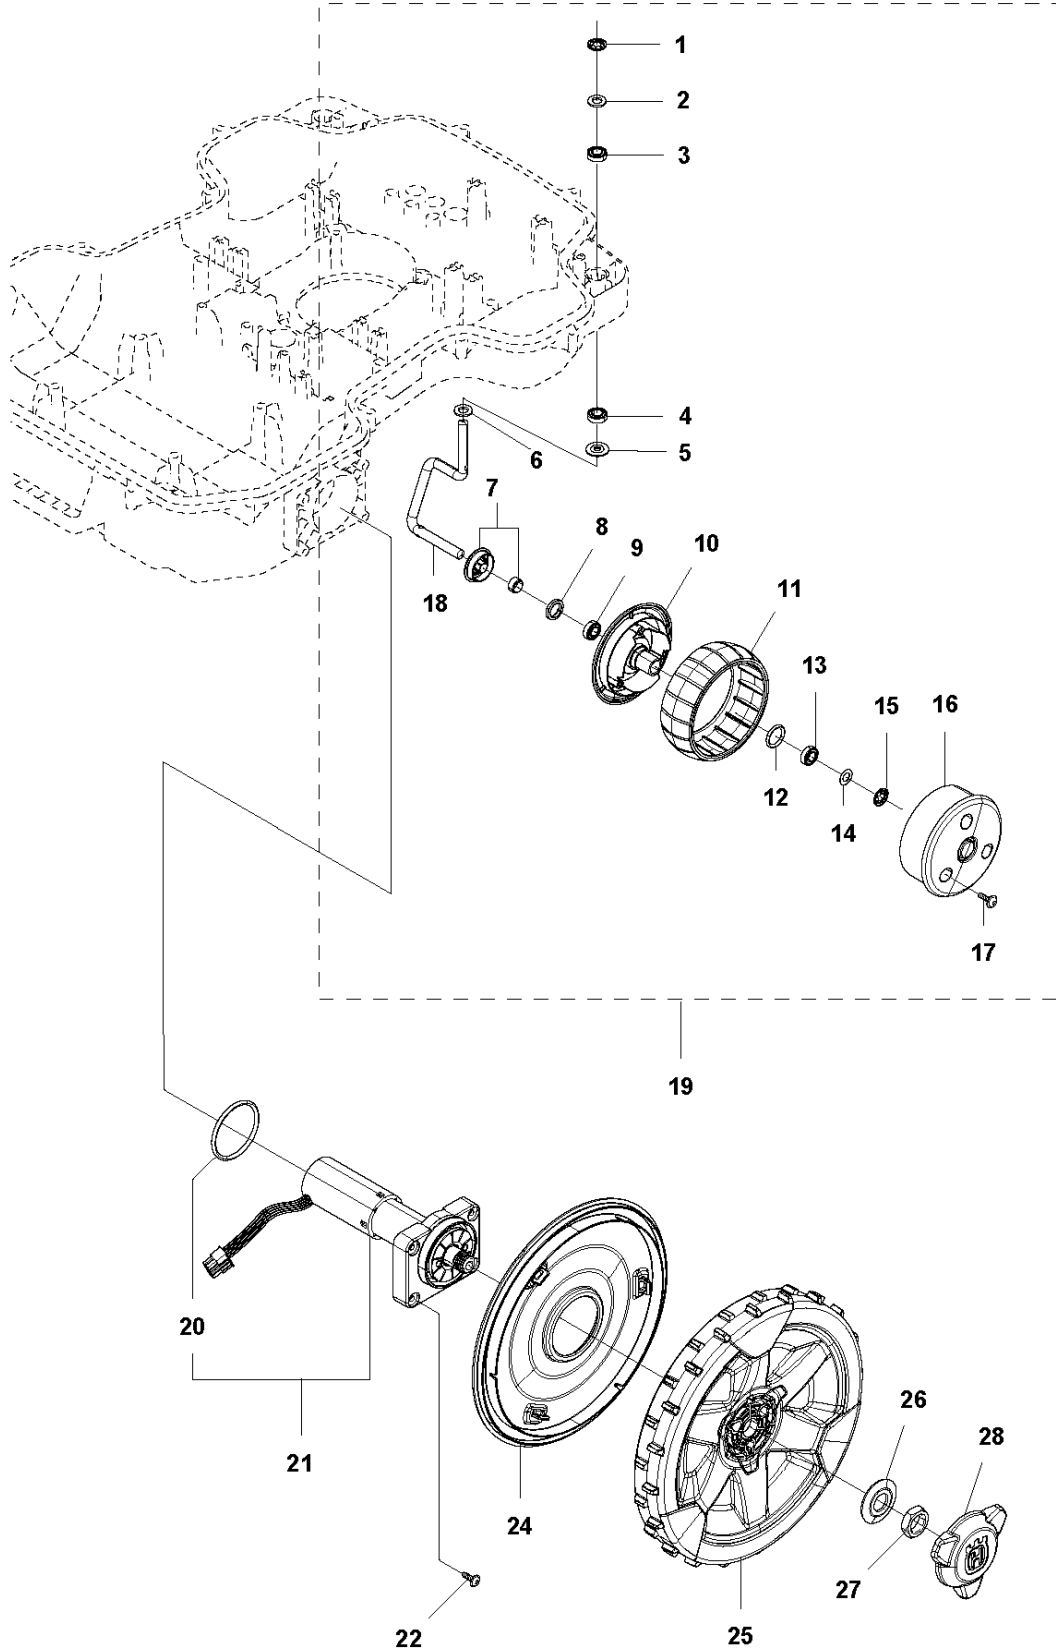

E AUTOMOWER 440
WHEELS & TIRES

WHEELS & TIRES

AUTOMOWER 440, 2020-

Ref	Part No	Description	Remark	QTY KIT
1	576 01 93-02	LOCKWASHER	Lock Washer	2
2	580 76 46-01	WASHER	Washer	2
3	580 60 51-01	BALL BEARING	Ball Bearing	2
3	597 79 56-01	BALL BEARING	Tube 50 pcs	1
4	580 60 51-01	BALL BEARING	Ball Bearing	2
4	597 79 56-01	BALL BEARING	Tube 50 pcs	1
5	535 08 78-03	WASHER	Washer	2
6	580 76 46-01	WASHER	Washer	2
7	581 62 15-01	SHIELD KIT	Shield KIT	2
8	580 48 71-01	SEALING	Sealing	2
9	580 60 51-01	BALL BEARING	Ball Bearing	2
9	597 79 56-01	BALL BEARING	Tube 50 pcs	1
10	579 45 71-01	WHEEL	Wheel Inside	2
11	574 44 98-01	WHEEL	Tire	2
12	580 44 51-01	O-RING	O-ring	2
13	580 60 51-01	BALL BEARING	Ball Bearing	2
13	597 79 56-01	BALL BEARING	Tube 50 pcs	1
14	580 76 46-01	WASHER	Washer	2
15	576 01 93-02	LOCKWASHER	Lock Washer	2
16	579 45 72-01	WHEEL	Wheel Outside	2
17	575 54 33-14	SCREW	Screw	6
18	580 33 61-01	SPINDLE	Spindle	2
19	581 62 14-01	WHEEL KIT	Front Wheel KIT	2
20	580 44 39-02	O-RING	O-ring	2
21	581 62 13-05	MOTOR KIT	Wheel Motor ASSY	2
22	574 45 01-01	SCREW ITXPANT	Screw	8
24	582 27 60-01	COVER	Cover	2
25	582 28 02-01	WHEEL ASSY	Rear Wheel	2
26	586 21 06-01	WASHER	Spring Washer	2
27	731 43 24-01	HEXAGON THIN NUT	Thin Nut	2
28	579 50 55-02	HUB CAP	Hub Cap	2