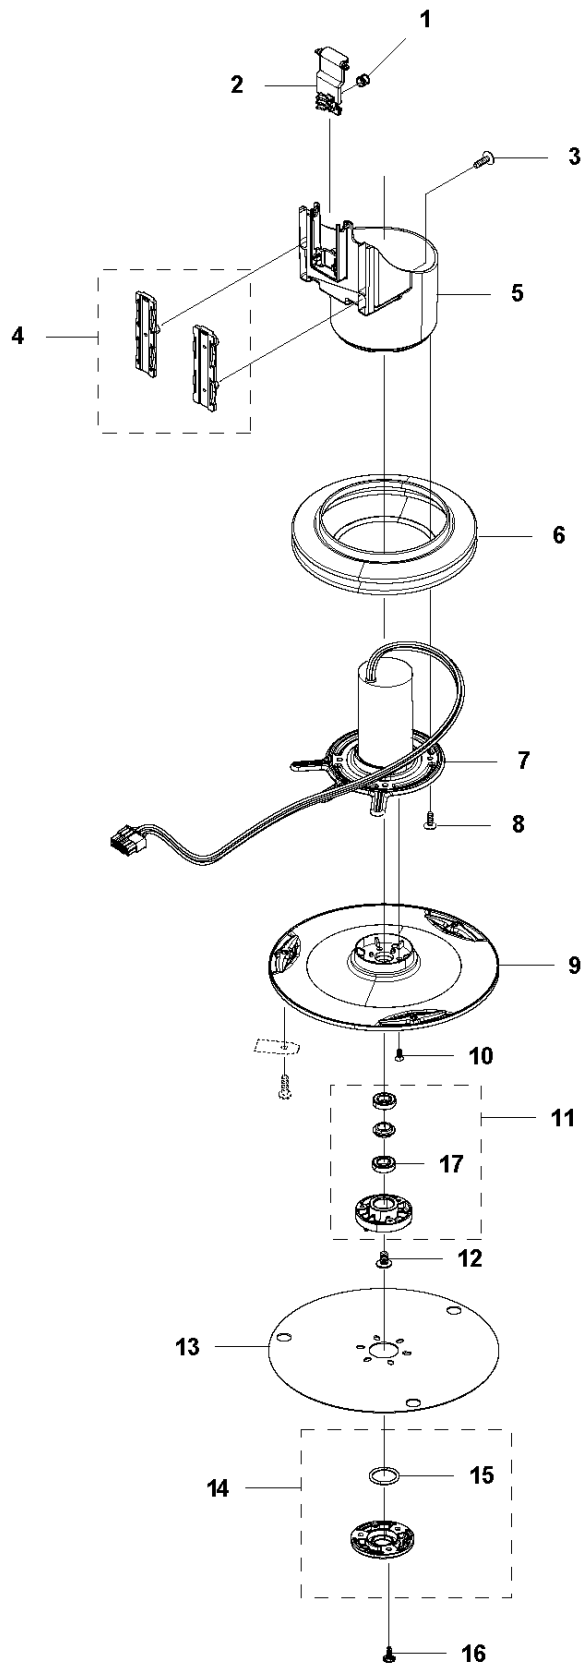

F AUTOMOWER 440
BLADE MOTOR & CUTTING EQUIPMENT

BLADE MOTOR & CUTTING EQUIPMENT

AUTOMOWER 440, 2020-

Ref	Part No	Description	Remark	QTY KIT
1	580 62 44-01	SPRING	Spring	1
2	579 56 46-01	LINK	Link	1
3	575 54 33-14	SCREW	Screw	3
4	581 62 18-01	BEARING KIT	Bearing KIT	1
5	579 56 45-01	HOUSING	Housing	1
6	579 66 64-03	BELLOWS	Bellows	1
7	587 38 14-01	MOTOR ASSY	Cutting Motor ASSY	1
8	575 54 33-14	SCREW	Screw	4
9	598 81 44-01	CUTTING DISC	Cutting Disc	1
10	535 13 05-02	SCREW	Screw	3
11	588 42 17-02	BEARING HOUSING ASSY	Bearing Housing ASSY	1
12	535 07 60-01	SCREW	Screw	1
13	597 44 98-01	SKID PLATE	Skid Plate	1
14	587 44 96-01	COVER KIT	Bearing Cover ASSY	1
15	585 29 75-01	O-RING	O-Ring	1
16	575 54 33-14	SCREW	Screw	3
17	535 07 57-03	BALL BEARING		1
17	593 08 08-01	BALL BEARING	Tube 50 pcs	1