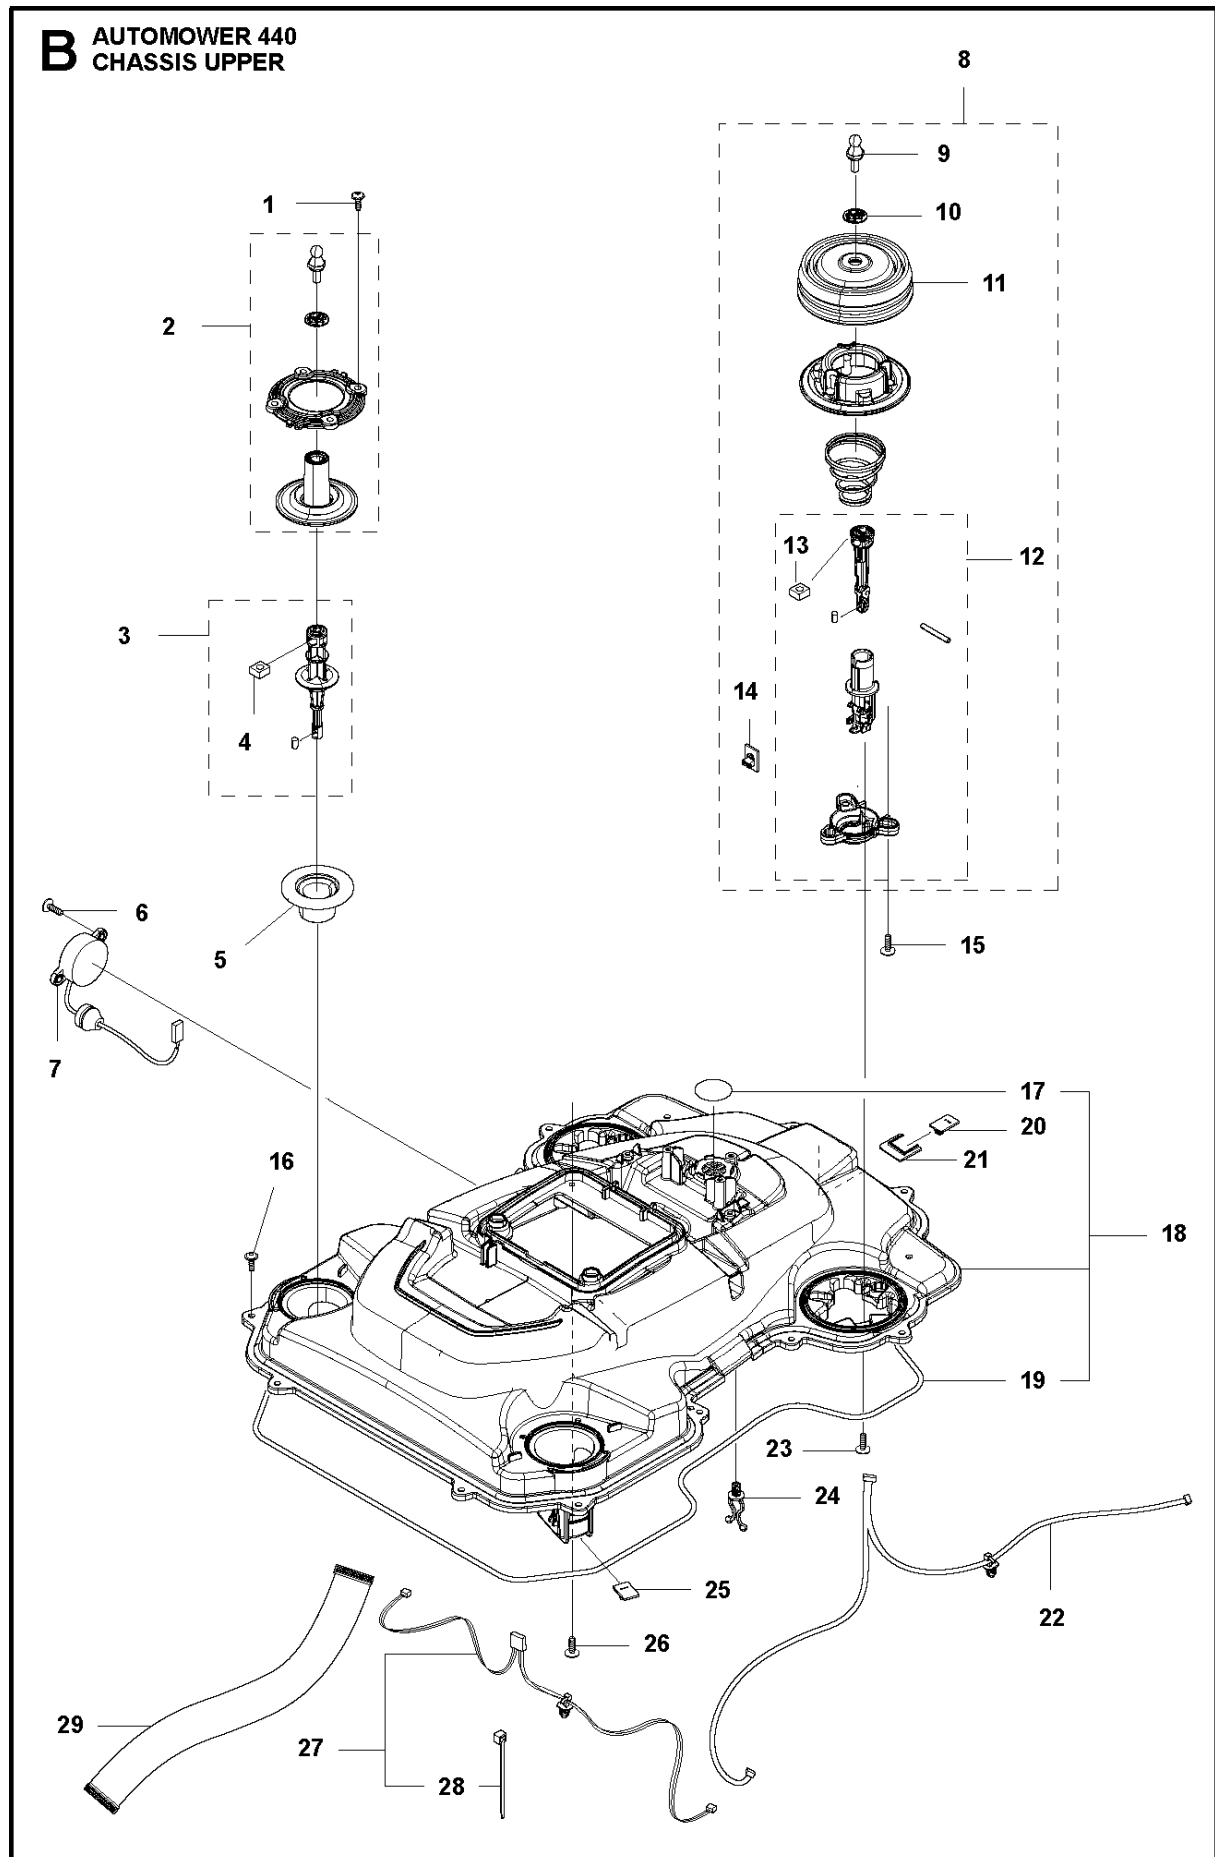

# SPARE PARTS LIST

ROBOTIC LAWN MOWERS

AUTOMOWER 440, 2019-

**A** AUTOMOWER 440  
COVER

## COVER

AUTOMOWER 440, 2019-

Ref	Part No	Description	Remark	QTY KIT
1	581 62 04-05	BODY KIT	Body KIT	1
2	587 42 35-01	DECAL	Decal	1
3	580 52 68-01	CAP	Cap	4
4	586 35 97-01	LABEL	Label	1
5	585 53 92-04	CABLE ASSY	Charging Plate Wiring	1
6	501 06 56-02	HOLDER ASSY	Holder ASSY	1
7	575 54 33-14	SCREW	Screw	1
8	579 51 98-02	BUMPER	Bumper	1
9	574 45 01-01	SCREW ITPANT	Screw	4

## CENTER CONSOL

AUTOMOWER 440, 2019-

Ref	Part No	Description	Remark	QTY KIT
1	588 79 75-06	COVER	Cover	1
2	579 45 85-01	HATCH	Hatch	1
3	579 45 81-01	BUTTON	Button	1
4	575 54 33-14	SCREW	Screw	2
5	501 06 58-01	HINGE KIT	Hinge KIT	1
6	575 54 33-14	SCREW	Screw	2
7	579 62 79-01	KEYBOARD	Keyboard	1
8	581 62 06-01	COVER KIT	Cover KIT	1
9	535 13 01-01	SPRING	Spring	2
10	574 87 47-06	SEALING STRIP	Sealing Strip (1 pcs, 5 mm)	1
11	574 48 03-02	SWITCH	Switch	1
12	501 06 60-01	LOCK KIT	Locking Plate KIT	1
13	575 54 33-14	SCREW	Screw	1
14	575 54 33-14	SCREW	Screw	1
15	575 54 33-14	SCREW	Screw	3
16	581 62 07-01	SUPPORT KIT	Support KIT	1
17	592 91 04-01	PRINTED CIRCUIT ASSY	Printed Circuit ASSY	1