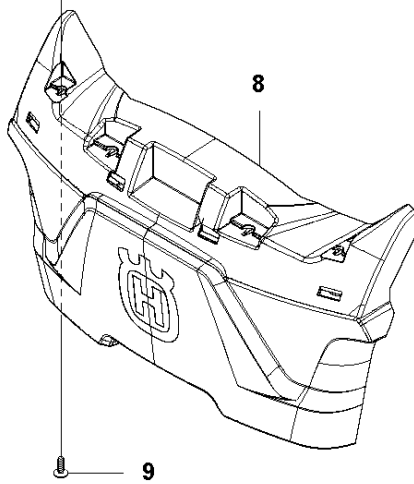

# SPARE PARTS LIST

ROBOTIC LAWN MOWERS

AUTOMOWER 440, 2019-

**A** AUTOMOWER 440  
COVER

## COVER

AUTOMOWER 440, 2019-

Ref	Part No	Description	Remark	QTY KIT
1	581 62 04-05	BODY KIT	Body KIT	1
2	587 42 35-01	DECAL	Decal	1
3	580 52 68-01	CAP	Cap	4
4	586 35 97-01	LABEL	Label	1
5	585 53 92-04	CABLE ASSY	Charging Plate Wiring	1
6	501 06 56-02	HOLDER ASSY	Holder ASSY	1
7	575 54 33-14	SCREW	Screw	1
8	579 51 98-02	BUMPER	Bumper	1
9	574 45 01-01	SCREW ITPANT	Screw	4