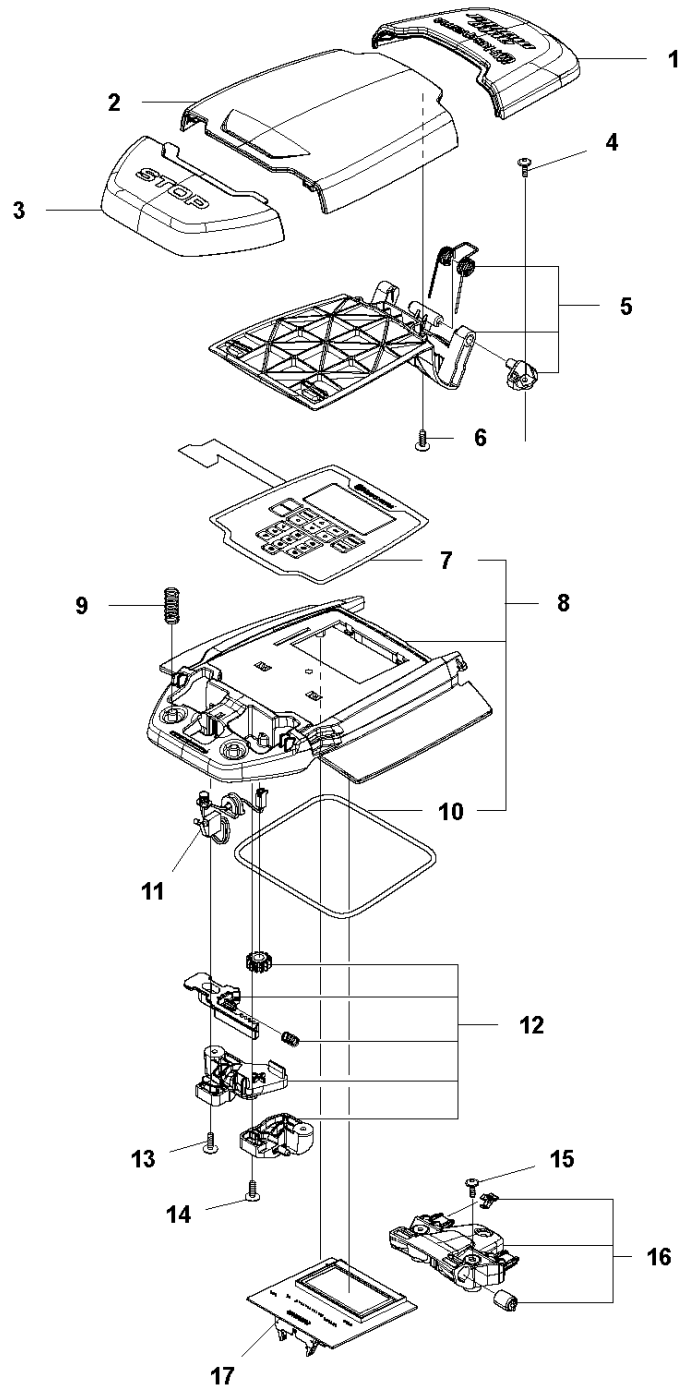

## COVER

AUTOMOWER 440, 2019-

Ref	Part No	Description	Remark	QTY KIT
1	581 62 04-05	BODY KIT	Body KIT	1
2	587 42 35-01	DECAL	Decal	1
3	580 52 68-01	CAP	Cap	4
4	586 35 97-01	LABEL	Label	1
5	585 53 92-04	CABLE ASSY	Charging Plate Wiring	1
6	501 06 56-02	HOLDER ASSY	Holder ASSY	1
7	575 54 33-14	SCREW	Screw	1
8	579 51 98-02	BUMPER	Bumper	1
9	574 45 01-01	SCREW ITPANT	Screw	4

## CENTER CONSOL

AUTOMOWER 440, 2019-

Ref	Part No	Description	Remark	QTY KIT
1	588 79 75-06	COVER	Cover	1
2	579 45 85-01	HATCH	Hatch	1
3	579 45 81-01	BUTTON	Button	1
4	575 54 33-14	SCREW	Screw	2
5	501 06 58-01	HINGE KIT	Hinge KIT	1
6	575 54 33-14	SCREW	Screw	2
7	579 62 79-01	KEYBOARD	Keyboard	1
8	581 62 06-01	COVER KIT	Cover KIT	1
9	535 13 01-01	SPRING	Spring	2
10	574 87 47-06	SEALING STRIP	Sealing Strip (1 pcs, 5 mm)	1
11	574 48 03-02	SWITCH	Switch	1
12	501 06 60-01	LOCK KIT	Locking Plate KIT	1
13	575 54 33-14	SCREW	Screw	1
14	575 54 33-14	SCREW	Screw	1
15	575 54 33-14	SCREW	Screw	3
16	581 62 07-01	SUPPORT KIT	Support KIT	1
17	592 91 04-01	PRINTED CIRCUIT ASSY	Printed Circuit ASSY	1