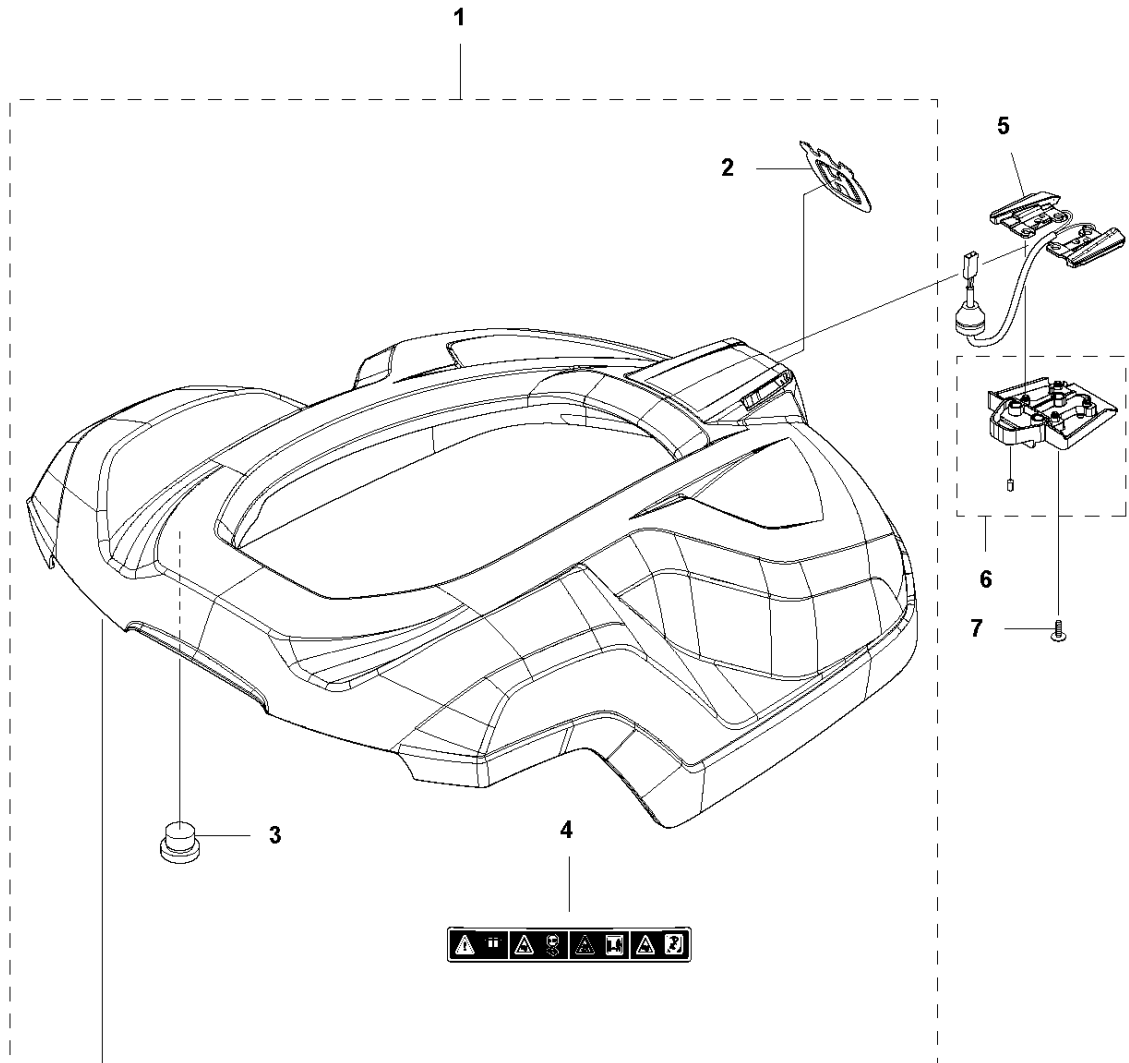

# SPARE PARTS LIST

ROBOTIC LAWN MOWERS

AUTOMOWER 440, 2019-

**A** AUTOMOWER 440  
COVER

## COVER

AUTOMOWER 440, 2019-

Ref	Part No	Description	Remark	QTY KIT
1	581 62 04-05	BODY KIT	Body KIT	1
2	587 42 35-01	DECAL	Decal	1
3	580 52 68-01	CAP	Cap	4
4	586 35 97-01	LABEL	Label	1
5	585 53 92-04	CABLE ASSY	Charging Plate Wiring	1
6	501 06 56-02	HOLDER ASSY	Holder ASSY	1
7	575 54 33-14	SCREW	Screw	1
8	579 51 98-02	BUMPER	Bumper	1
9	574 45 01-01	SCREW ITPANT	Screw	4

**D** AUTOMOWER 440  
CHASSIS LOWER