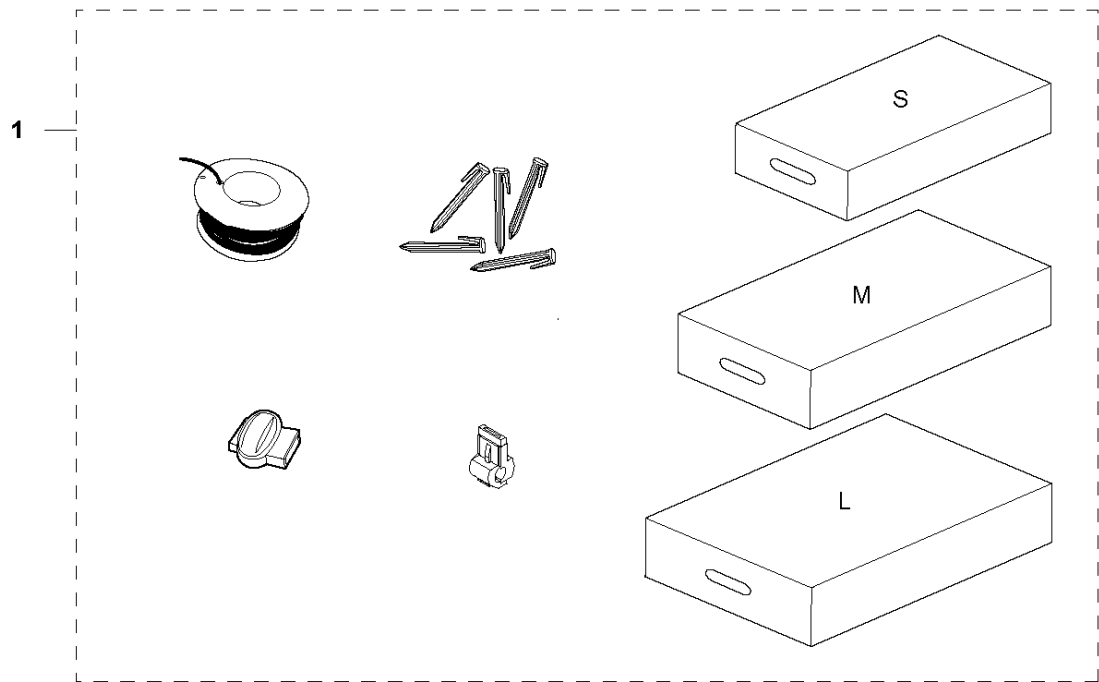

H AUTOMOWER 430X INSTALLATION ACCESSORIES

INSTALLATION ACCESSORIES

AUTOMOWER 430X, 2020-

Ref	Part No	Description	Remark	QTY KIT
1	967 62 36-01	INSTALLATION KIT	Installation KIT S: Wire (150 m), Staples (300 pcs), Connectors (3 pcs), Couplers (5 pcs)	1
1	967 62 36-02	INSTALLATION KIT	Installation KIT M: Wire (250 m), Staples (400 pcs), Connectors (3 pcs), Couplers (5 pcs)	1
1	967 62 36-03	INSTALLATION KIT	Installation KIT L: Wire (400 m), Staples (600 pcs), Connectors (5 pcs), Couplers (5 pcs)	1
2	535 12 90-01	CONNECTOR	Loop Wire Connector	1
2	535 12 90-02	CONNECTOR	Loop Wire Connector, Blister Pack, 100 pcs	1
2	577 86 48-01	CONNECTOR	Loop Wire Connectors, Blister Pack, 5pcs	1
3	501 98 02-01	COUPLER	Coupler	1
3	577 86 47-01	COUPLER	Couplers, Blister Pack, 5pcs	1
3	501 98 02-03	COUPLER	Couplers, 100 pcs	1
4	577 86 42-01	STAPLE	Staples, 85 mm, Blister Pack, 100 pcs	1
5	577 86 43-02	WIRE	Wire Blister Pack, (50 m)	1
5	580 66 20-02	WIRE	Wire (150 m)	1
5	577 86 43-01	WIRE	Wire Blister Pack, (150 m)	1
6	580 66 20-01	WIRE	Wire (250 m)	1
7	593 29 77-01	WIRE	Wire Pro 300m	1
8	522 91 41-01	WIRE	Wire (500 m, ~3.4 mm)	1
9	580 66 20-04	WIRE	Wire (800 m)	1
10	590 44 24-01	POWER UNIT	Transformer (EU)	1
10	590 44 24-02	POWER UNIT	Transformer (UK/IRL)	1
10	590 44 24-03	POWER UNIT	Transformer (CH)	1
10	590 44 24-04	POWER UNIT	Transformer (US/CA)	1
10	590 44 24-05	POWER UNIT	Transformer (AU/NZ)	1
10	590 44 24-06	POWER UNIT	Transformer (JP)	1
11	544 17 75-01	MEASURING TAPE	Measuring Tape	1
12	577 86 46-03	BLADE SET	Long Life Safety Blades, Blister Pack, 9 pcs	1
12	577 60 65-05	BLADE SET	Long Life Safety Blades, 45 pcs	1
12	577 60 66-04	BLADE SET	Long Life Safety Blades, 300 pcs	1
15	579 82 51-01	CABLE ASSY	Low Voltage Cable 20 meter	1
16	579 82 51-02	CABLE ASSY	Low Volt Cabel 10 meter	1
17	579 82 51-03	CABLE ASSY	Low Volt Cabel 3 meter	1
17	579 82 51-04	CABLE ASSY	Low Voltage Cable (5 m)	1
18	597 43 58-01	ANCHOR	6 pcs+Key	1
19	586 27 79-01	STICKER	Sticker Cable Markers 10 pcs	1
20	579 57 12-01	LABEL	Label Alarm	1
21	590 85 50-01	BOX	Cable Connector Protection	1
22	596 33 98-01	TOOL	Bit for Automower blades MOQ 5 pcs	1