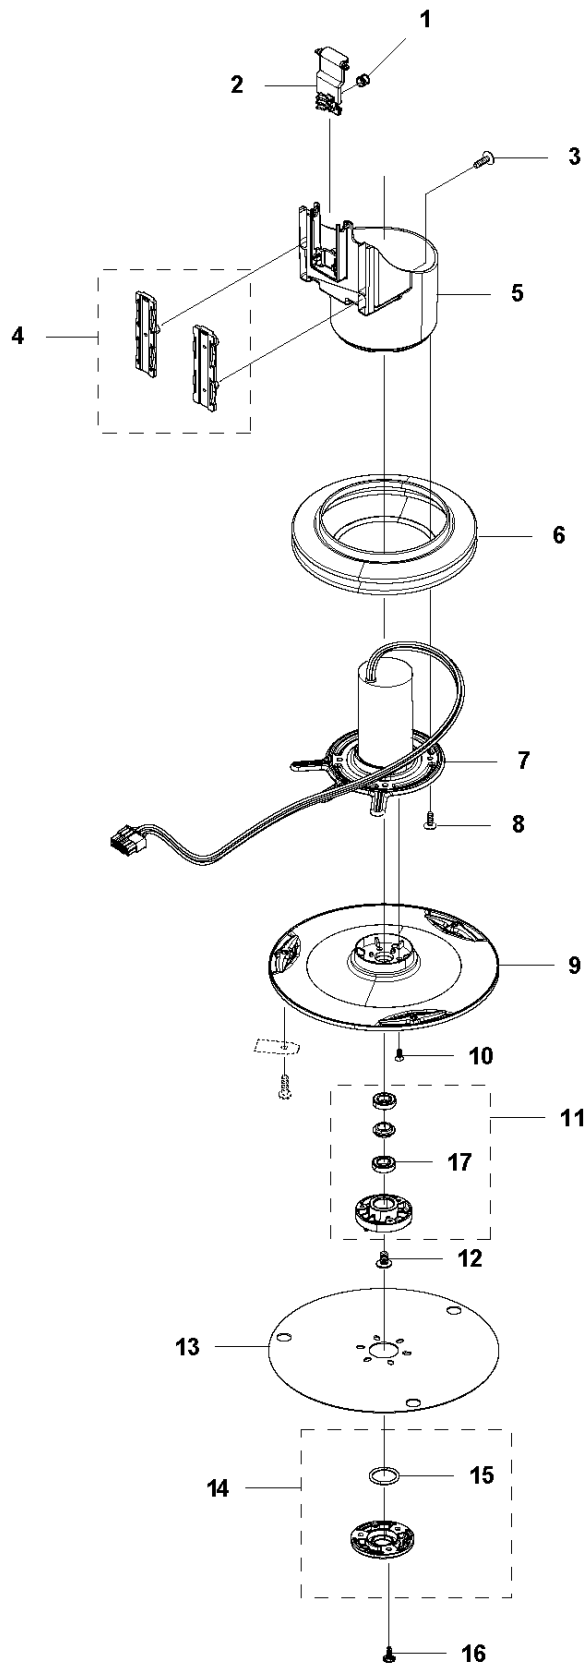

F AUTOMOWER 430X
BLADE MOTOR & CUTTING EQUIPMENT

BLADE MOTOR & CUTTING EQUIPMENT

AUTOMOWER 430X, 2020-

Ref	Part No	Description	Remark	QTY	KIT
1	580 62 44-01	SPRING	Spring	1	
2	579 56 46-01	LINK	Link	1	
3	575 54 33-14	SCREW	Screw	3	
4	581 62 18-01	BEARING KIT	Bearing KIT	1	
5	579 56 45-01	HOUSING	Housing	1	
6	579 66 64-03	BELLOWS	Bellows	1	
7	587 38 14-01	MOTOR ASSY	Cutting Motor ASSY	1	
8	575 54 33-14	SCREW	Screw	4	
9	598 81 44-01	CUTTING DISC	Cutting Disc	1	
10	535 13 05-02	SCREW	Screw	3	
11	588 42 17-02	BEARING HOUSING ASSY	Bearing Housing ASSY	1	
12	535 07 60-01	SCREW	Screw	1	
13	597 44 98-01	SKID PLATE	Skid Plate	1	
14	587 44 96-01	COVER KIT	Bearing Cover ASSY	1	
15	585 29 75-01	O-RING	O-Ring	1	
16	575 54 33-14	SCREW	Screw	3	
17	535 07 57-03	BALL BEARING		1	11
17	593 08 08-01	BALL BEARING	Tube 50 pcs	1