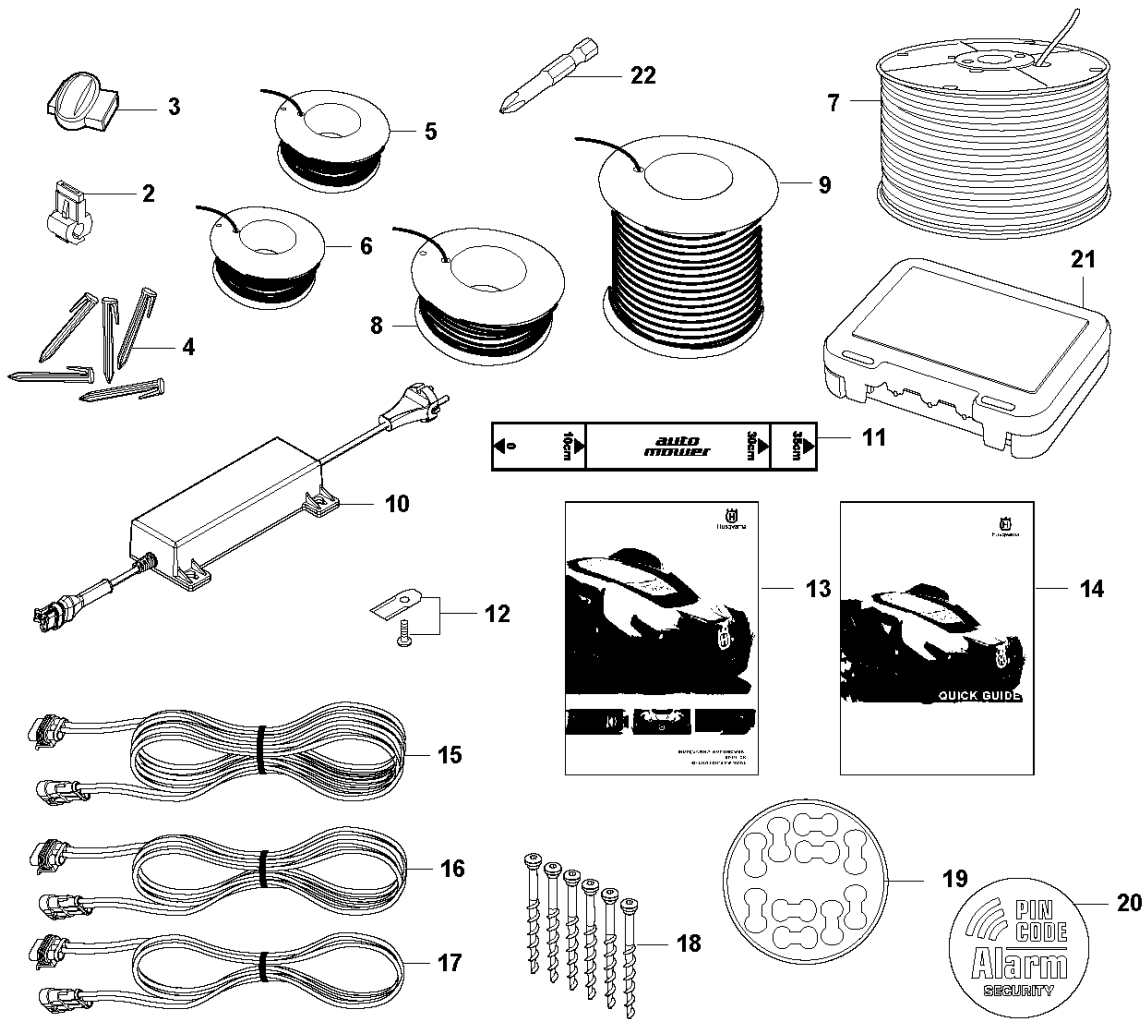

H AUTOMOWER 430X INSTALLATION ACCESSORIES

INSTALLATION ACCESSORIES

AUTOMOWER 430X, 2020-

Ref	Part No	Description	Remark	QTY KIT
1	967 62 36-01	INSTALLATION KIT	Installation KIT S: Wire (150 m), Staples (300 pcs), Connectors (3 pcs), Couplers (5 pcs)	1
1	967 62 36-02	INSTALLATION KIT	Installation KIT M: Wire (250 m), Staples (400 pcs), Connectors (3 pcs), Couplers (5 pcs)	1
1	967 62 36-03	INSTALLATION KIT	Installation KIT L: Wire (400 m), Staples (600 pcs), Connectors (5 pcs), Couplers (5 pcs)	1
2	535 12 90-01	CONNECTOR	Loop Wire Connector	1
2	535 12 90-02	CONNECTOR	Loop Wire Connector, Blister Pack, 100 pcs	1
2	577 86 48-01	CONNECTOR	Loop Wire Connectors, Blister Pack, 5pcs	1
3	501 98 02-01	COUPLER	Coupler	1
3	577 86 47-01	COUPLER	Couplers, Blister Pack, 5pcs	1
3	501 98 02-03	COUPLER	Couplers, 100 pcs	1
4	577 86 42-01	STAPLE	Staples, 85 mm, Blister Pack, 100 pcs	1
5	577 86 43-02	WIRE	Wire Blister Pack, (50 m)	1
5	580 66 20-02	WIRE	Wire (150 m)	1
5	577 86 43-01	WIRE	Wire Blister Pack, (150 m)	1
6	580 66 20-01	WIRE	Wire (250 m)	1
7	593 29 77-01	WIRE	Wire Pro 300m	1
8	522 91 41-01	WIRE	Wire (500 m, ~3.4 mm)	1
9	580 66 20-04	WIRE	Wire (800 m)	1
10	590 44 24-01	POWER UNIT	Transformer (EU)	1
10	590 44 24-02	POWER UNIT	Transformer (UK/IRL)	1
10	590 44 24-03	POWER UNIT	Transformer (CH)	1
10	590 44 24-04	POWER UNIT	Transformer (US/CA)	1
10	590 44 24-05	POWER UNIT	Transformer (AU/NZ)	1
10	590 44 24-06	POWER UNIT	Transformer (JP)	1
11	544 17 75-01	MEASURING TAPE	Measuring Tape	1
12	577 86 46-03	BLADE SET	Long Life Safety Blades, Blister Pack, 9 pcs	1
12	577 60 65-05	BLADE SET	Long Life Safety Blades, 45 pcs	1
12	577 60 66-04	BLADE SET	Long Life Safety Blades, 300 pcs	1
15	579 82 51-01	CABLE ASSY	Low Voltage Cable 20 meter	1
16	579 82 51-02	CABLE ASSY	Low Volt Cabel 10 meter	1
17	579 82 51-03	CABLE ASSY	Low Volt Cabel 3 meter	1
17	579 82 51-04	CABLE ASSY	Low Voltage Cable (5 m)	1
18	597 43 58-01	ANCHOR	6 pcs+Key	1
19	586 27 79-01	STICKER	Sticker Cable Markers 10 pcs	1
20	579 57 12-01	LABEL	Label Alarm	1
21	590 85 50-01	BOX	Cable Connector Protection	1
22	596 33 98-01	TOOL	Bit for Automower blades MOQ 5 pcs	1