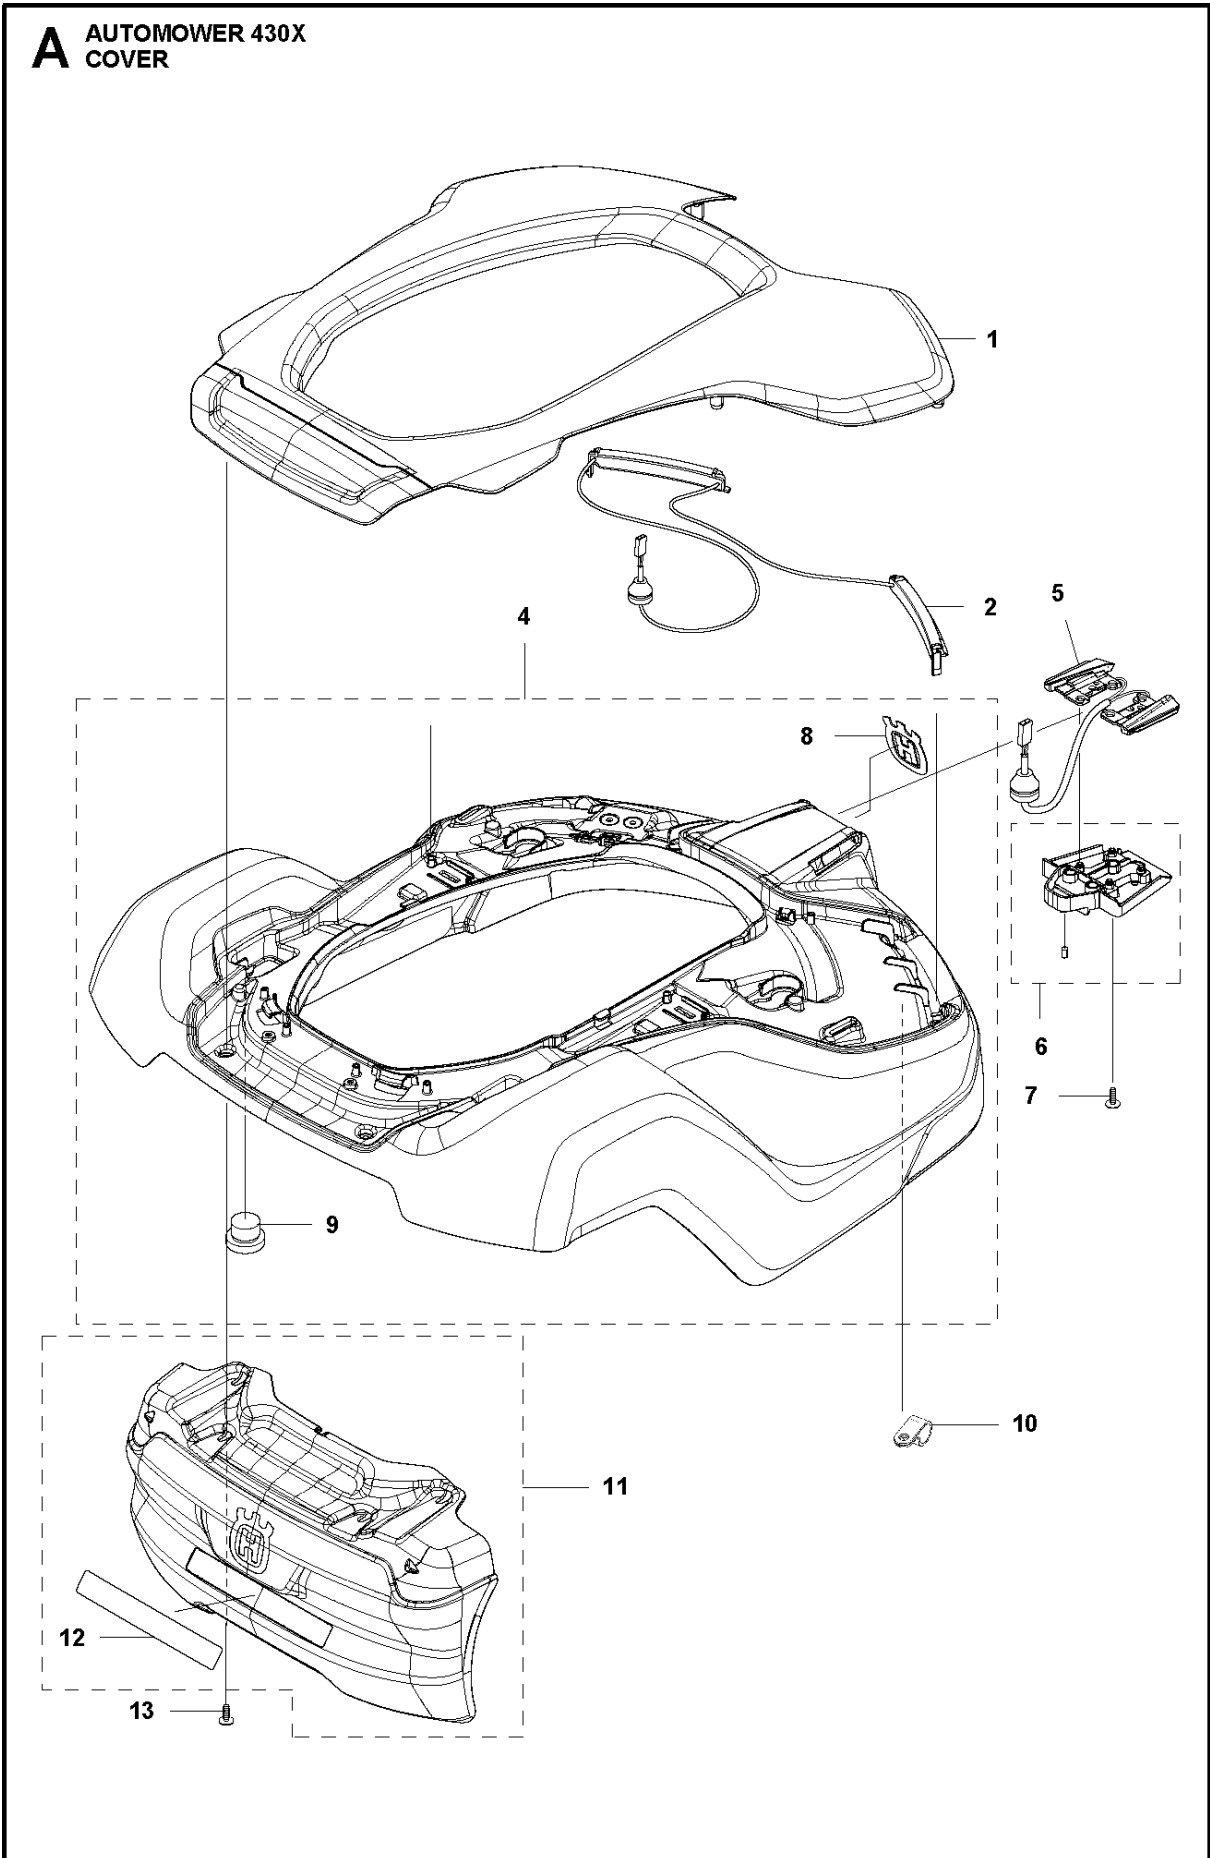

SPARE PARTS LIST

ROBOTIC LAWN MOWERS

AUTOMOWER 430X, 2020-

A AUTOMOWER 430X
COVER

COVER

AUTOMOWER 430X, 2020-

Ref	Part No	Description	Remark	QTY KIT
1	590 87 70-01	BODY KIT	Cover KIT Top Grey	1
1	590 87 70-02	BODY KIT	Cover KIT Top White	1
1	590 87 70-03	BODY KIT	Cover KIT Top Orange	1
2	501 06 51-01	WIRING ASSY		1
4	501 06 11-02	BODY ASSY		1
5	585 53 92-04	CABLE ASSY	Charging Plate Wiring	1
6	501 06 56-02	HOLDER ASSY	Holder ASSY	1
7	575 54 33-14	SCREW	Screw	1
8	587 42 35-01	DECAL		1
9	580 52 68-01	CAP	Cap	4
10	501 61 06-01	CLAMP	CLAMP	1
11	501 06 50-01	BUMPER ASSY		1
12	586 35 97-01	LABEL	Label Warning	1
13	574 45 01-01	SCREW ITPANT	Screw	10

C AUTOMOWER 430X
CENTER CONSOL

CENTER CONSOL

AUTOMOWER 430X, 2020-

Ref	Part No	Description	Remark	QTY KIT
1	588 79 75-03	COVER	Cover	1
2	579 45 85-03	HATCH	Hatch	1
3	579 45 81-01	BUTTON	Button	1
4	575 54 33-14	SCREW	Screw	2
5	501 06 58-01	HINGE KIT	Hinge KIT	1
6	575 54 33-14	SCREW	Screw	2
7	579 62 79-02	KEYBOARD	Keyboard	1
8	583 94 37-02	COVER KIT	Cover KIT	1
9	535 13 01-01	SPRING	Spring	2
10	574 87 47-06	SEALING STRIP	Sealing Strip (1 pcs, 5 mm)	1
11	574 48 03-02	SWITCH	Switch	1
12	501 06 60-01	LOCK KIT	Locking Plate KIT	1
13	575 54 33-14	SCREW	Screw	1
14	575 54 33-14	SCREW	Screw	1
15	575 54 33-14	SCREW	Screw	3
16	581 62 07-01	SUPPORT KIT	Support KIT	1
17	588 27 59-01	PRINTED CIRCUIT ASSY	Printed Circuit ASSY	1