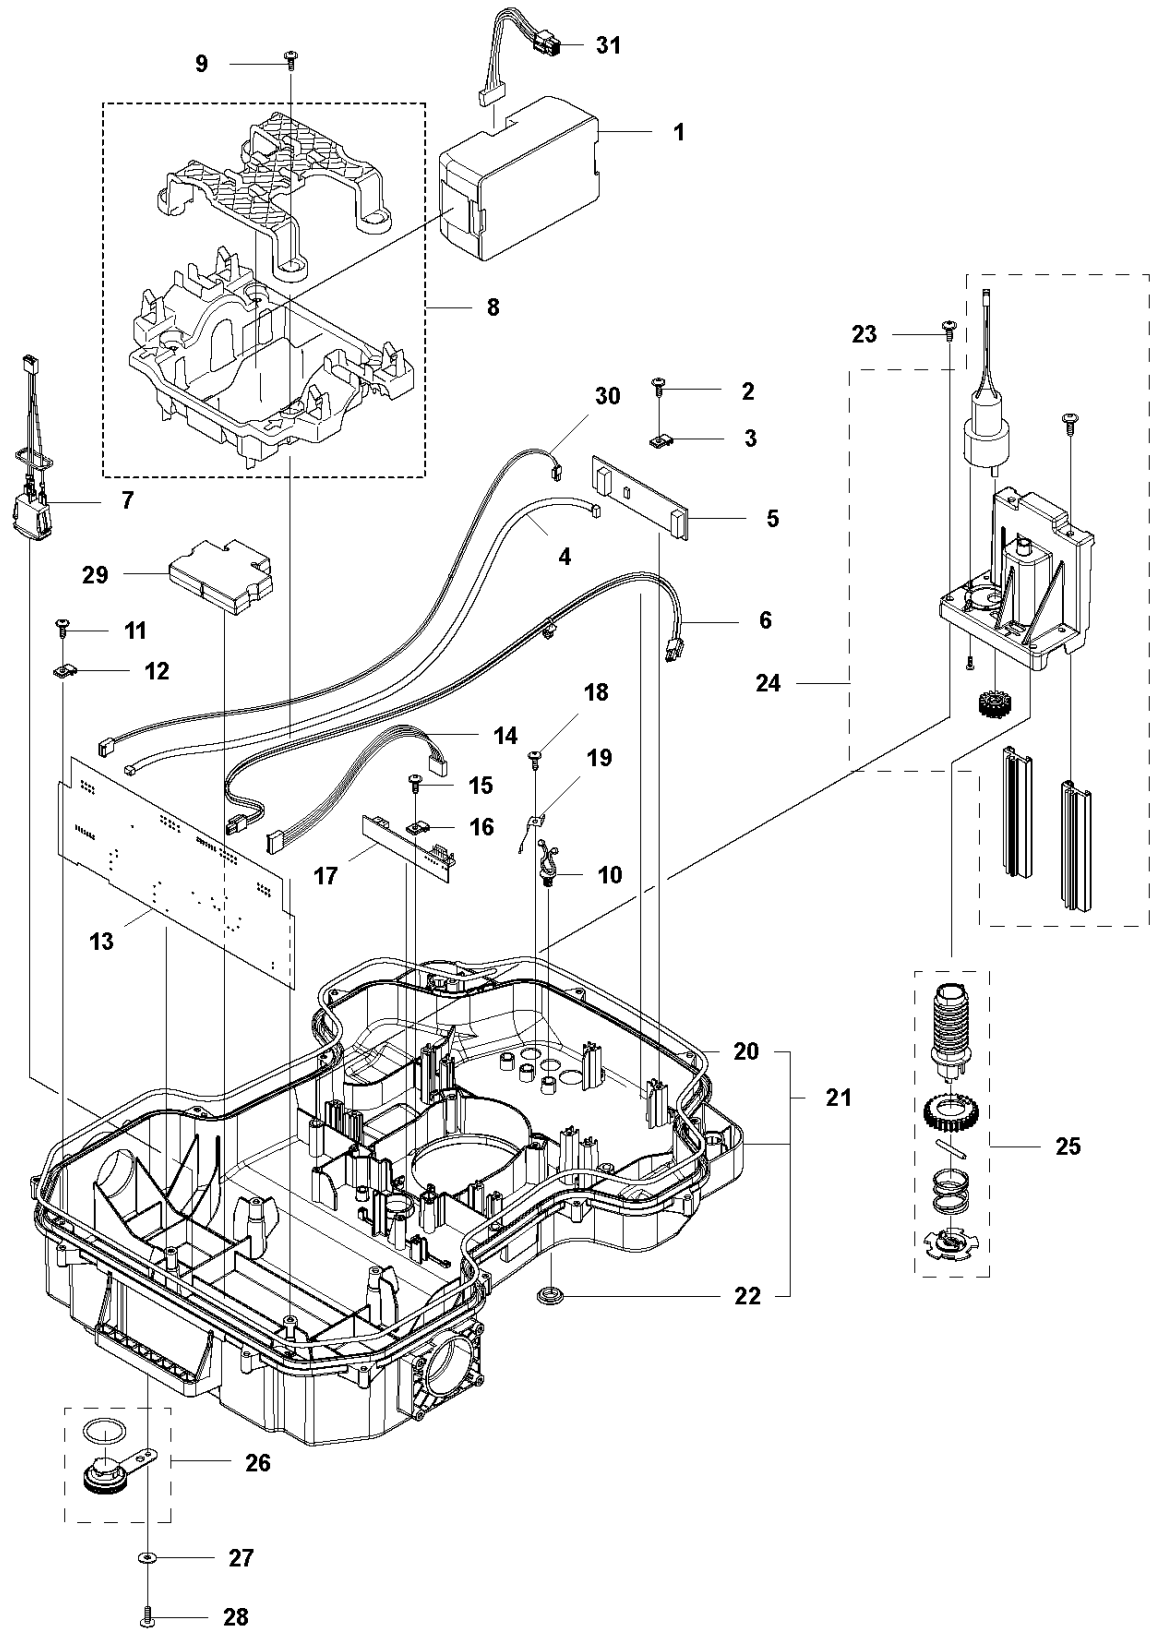

D AUTOMOWER 430X
CHASSIS LOWER

CHASSIS LOWER

AUTOMOWER 430X, 2020-

Ref	Part No	Description	Remark	QTY KIT
1	593 24 74-01	BATTERY	Battery	1
2	575 54 33-14	SCREW	Screw	2
3	579 52 94-01	CLAMP	Clamp	2
4	579 70 82-01	WIRING ASSY	Loom	1
5	592 85 27-01	PRINTED CIRCUIT ASSY	Printed Circuit ASSY	1
6	580 37 07-02	LOOM	Loom	1
7	579 70 87-01	WIRING ASSY	Switch, On Off	1
8	596 49 47-01	HOLDER KIT	Holder	1
9	574 45 01-01	SCREW ITXPANT	Screw	5
10	580 68 29-01	HOLDER	Holder	7
11	575 54 33-14	SCREW	Screw	2
12	579 52 94-01	CLAMP	Clamp	2
13	592 85 26-01	PRINTED CIRCUIT ASSY	Printed Circuit ASSY	1
14	579 70 80-01	WIRING ASSY	Loom	1
15	575 54 33-14	SCREW	Screw	1
16	579 52 94-01	CLAMP	Clamp	1
17	579 72 85-02	PRINTED CIRCUIT ASSY	Printed Circuit ASSY	1
18	575 54 33-14	SCREW	Screw	2
19	581 55 61-01	SPRING	Spring	2
20	574 87 47-05	SEALING STRIP	Sealing Strip (1 pcs, 5 mm)	1
21	583 94 45-02	CHASSIS KIT	Chassis KIT	1
22	584 89 75-01	GROMMET	Plug	2
23	575 54 33-14	SCREW	Screw	4
24	501 06 83-01	MOTOR ASSY	Motor ASSY	1
25	581 62 16-01	SCREW KIT	Screw KIT	1
26	581 62 12-02	PLUG KIT	Plug KIT	1
27	734 11 37-41	WASHER	Washer	1
28	574 45 01-01	SCREW ITXPANT	Screw	1
29	587 24 96-01	WEIGHT	Weight	1
30	588 81 84-02	WIRING ASSY	Wiring ASSY	1
31	591 20 36-01	WIRING ASSY		1