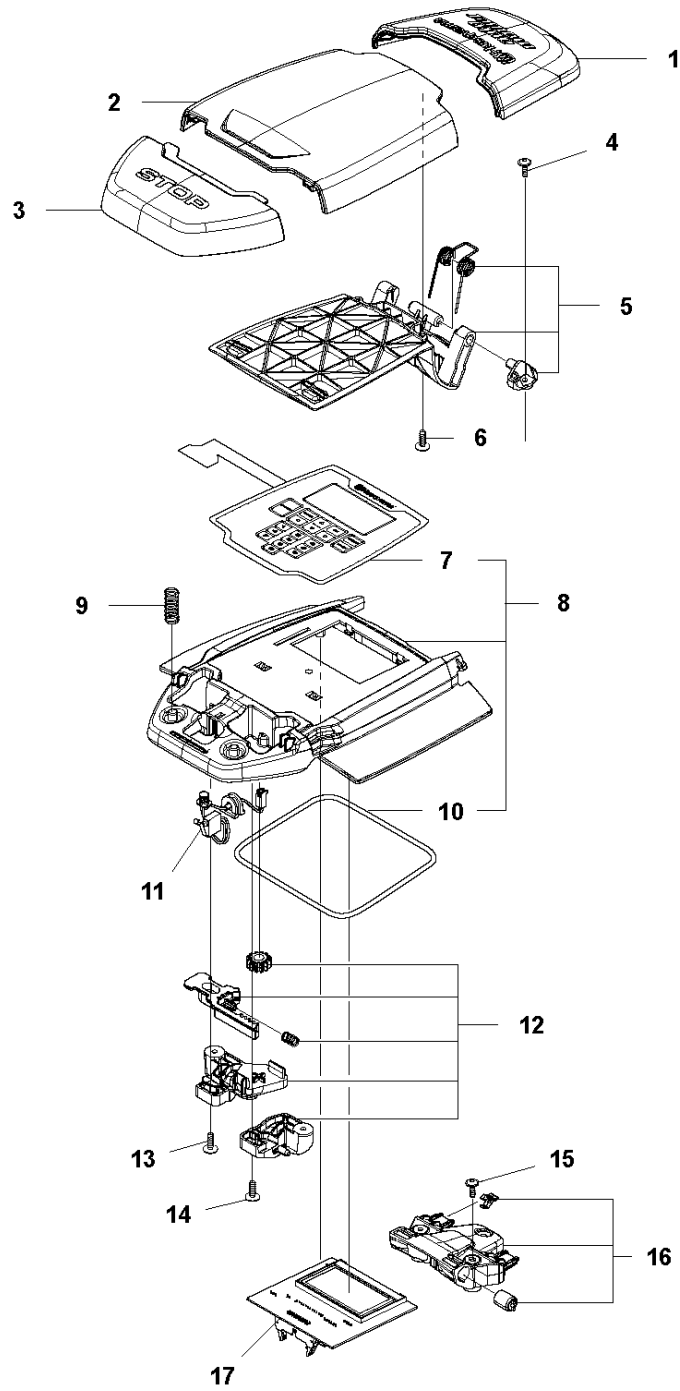

SPARE PARTS LIST

ROBOTIC LAWN MOWERS

AUTOMOWER 430X, 2020-

A AUTOMOWER 430X
COVER

COVER

AUTOMOWER 430X, 2020-

Ref	Part No	Description	Remark	QTY KIT
1	590 87 70-01	BODY KIT	Cover KIT Top Grey	1
1	590 87 70-02	BODY KIT	Cover KIT Top White	1
1	590 87 70-03	BODY KIT	Cover KIT Top Orange	1
2	501 06 51-01	WIRING ASSY		1
4	501 06 11-02	BODY ASSY		1
5	585 53 92-04	CABLE ASSY	Charging Plate Wiring	1
6	501 06 56-02	HOLDER ASSY	Holder ASSY	1
7	575 54 33-14	SCREW	Screw	1
8	587 42 35-01	DECAL		1
9	580 52 68-01	CAP	Cap	4
10	501 61 06-01	CLAMP	CLAMP	1
11	501 06 50-01	BUMPER ASSY		1
12	586 35 97-01	LABEL	Label Warning	1
13	574 45 01-01	SCREW ITPANT	Screw	10

C AUTOMOWER 430X
CENTER CONSOL

CENTER CONSOL

AUTOMOWER 430X, 2020-

Ref	Part No	Description	Remark	QTY KIT
1	588 79 75-03	COVER	Cover	1
2	579 45 85-03	HATCH	Hatch	1
3	579 45 81-01	BUTTON	Button	1
4	575 54 33-14	SCREW	Screw	2
5	501 06 58-01	HINGE KIT	Hinge KIT	1
6	575 54 33-14	SCREW	Screw	2
7	579 62 79-02	KEYBOARD	Keyboard	1
8	583 94 37-02	COVER KIT	Cover KIT	1
9	535 13 01-01	SPRING	Spring	2
10	574 87 47-06	SEALING STRIP	Sealing Strip (1 pcs, 5 mm)	1
11	574 48 03-02	SWITCH	Switch	1
12	501 06 60-01	LOCK KIT	Locking Plate KIT	1
13	575 54 33-14	SCREW	Screw	1
14	575 54 33-14	SCREW	Screw	1
15	575 54 33-14	SCREW	Screw	3
16	581 62 07-01	SUPPORT KIT	Support KIT	1
17	588 27 59-01	PRINTED CIRCUIT ASSY	Printed Circuit ASSY	1