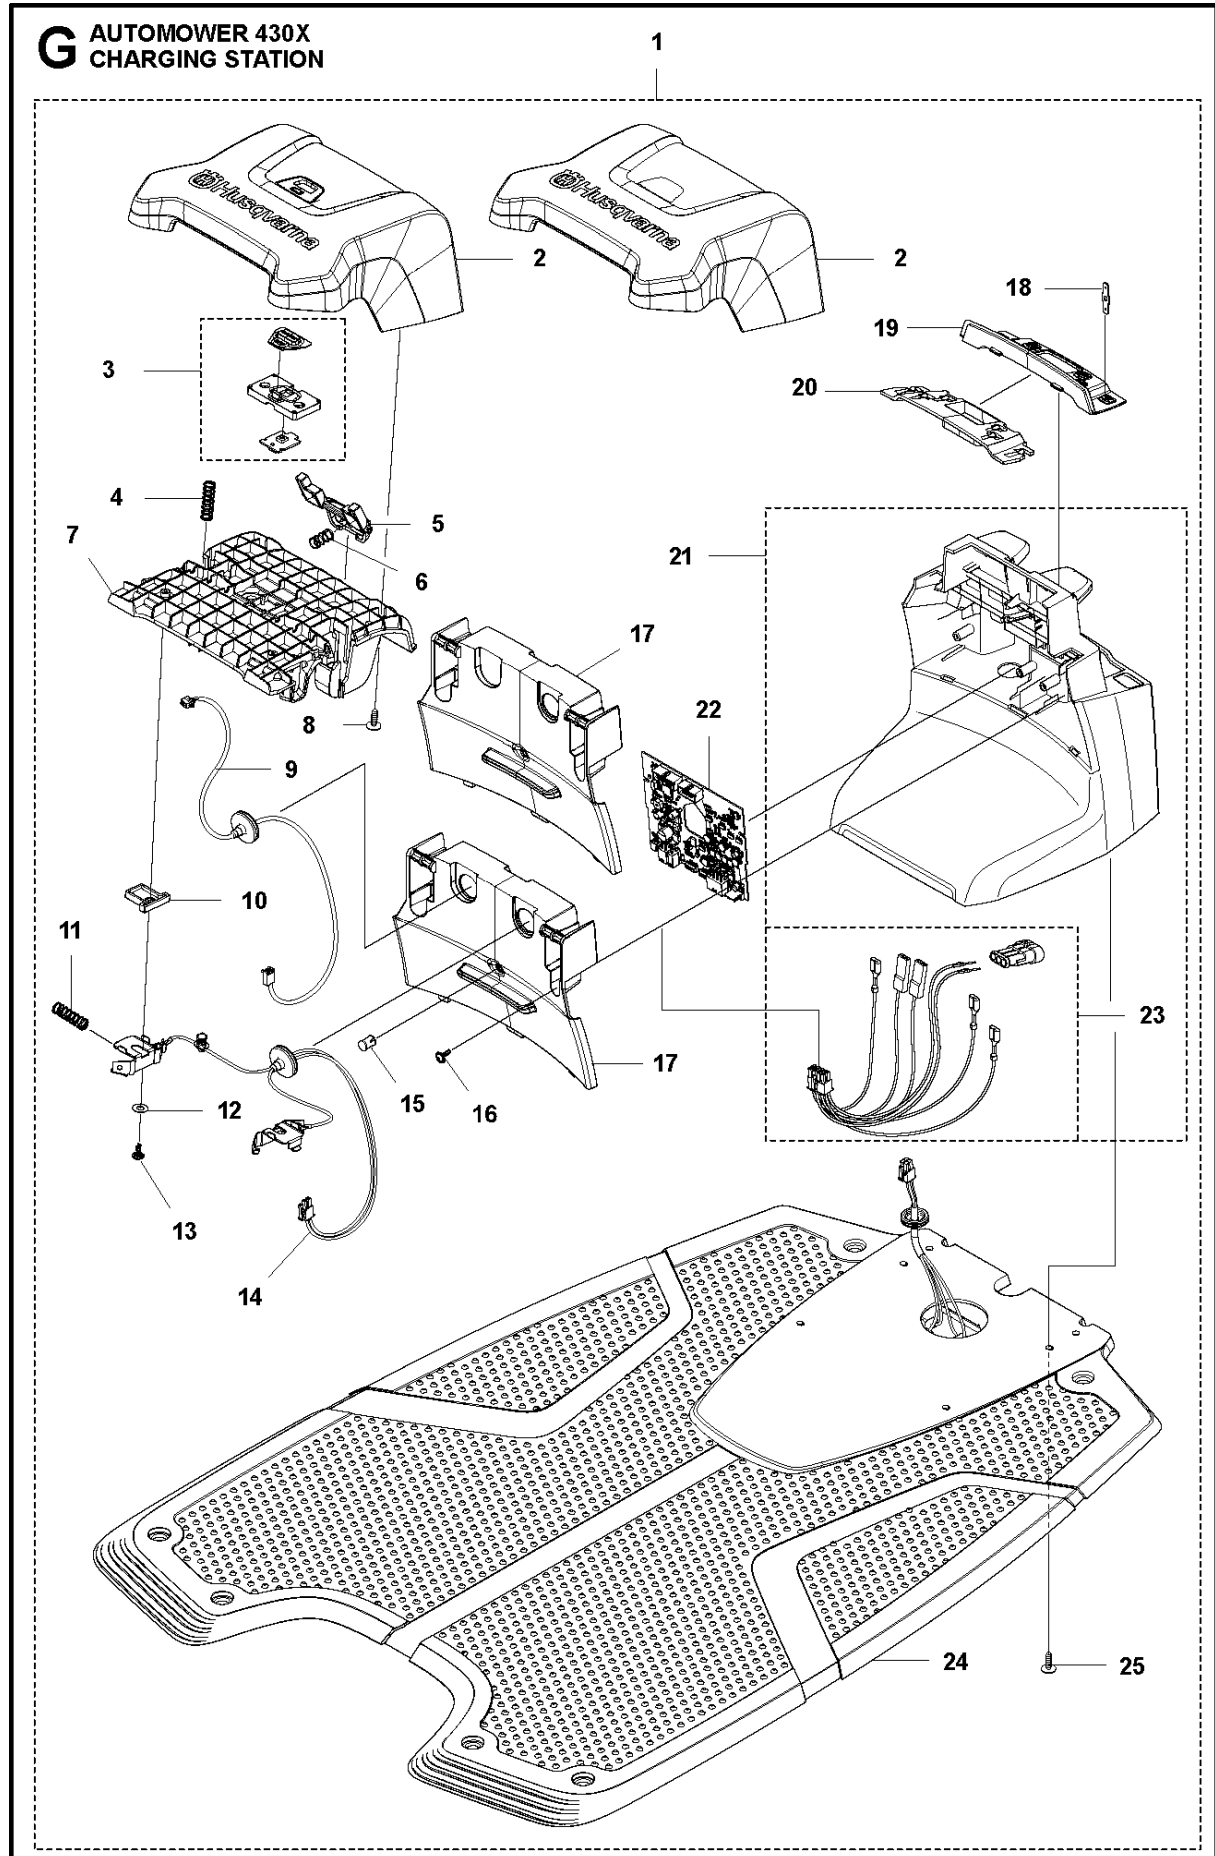

CHARGING STATION

AUTOMOWER 430X, 2020-

Ref	Part No	Description	Remark	QTY KIT
1	593 78 47-02	CHARGING STATION	Charging Station	1
2	579 44 82-04	CAP	With Park Button	1
2	579 44 82-03	CAP	Without Park Button	1
3	501 06 59-01	BUTTON KIT	Home Button KIT	1
4	580 51 14-01	SPRING	Spring	2
5	579 46 24-02	BUTTON	Button	1
6	574 48 70-01	SPRING	Spring	1
7	579 45 80-04	FRAME	Frame	1
8	575 54 33-14	SCREW	Screw	4
9	579 70 83-01	LOOM	Home Button Wiring	1
10	579 46 05-01	SPACER	Distance	2
11	580 51 14-01	SPRING	Spring	2
12	734 11 37-41	WASHER	Washer	2
13	575 54 33-14	SCREW	Screw	2
14	585 53 95-02	CABLE ASSY	Loom Charging Contact	1
15	590 21 72-01	LENS	Diode Lens	1
16	575 54 33-14	SCREW	Screw	2
17	579 45 97-03	LID	2 holes (with park button)	1
17	579 45 97-04	LID	1 hole (without park button)	1
18	580 50 41-01	TERMINAL	Terminal	4
19	579 45 98-02	PANEL	Panel	1
20	579 45 99-01	HOLDER	Holder	1
21	588 18 88-01	HOUSING ASSY	Housing KIT	1
22	592 89 45-01	PRINTED CIRCUIT ASSY	PCBA Charging Station	1
23	588 47 89-01	CABLE KIT	Wiring CS	1
24	590 09 40-01	BASE ASSY	Charging Plate	1
25	575 54 33-14	SCREW	Screw	4