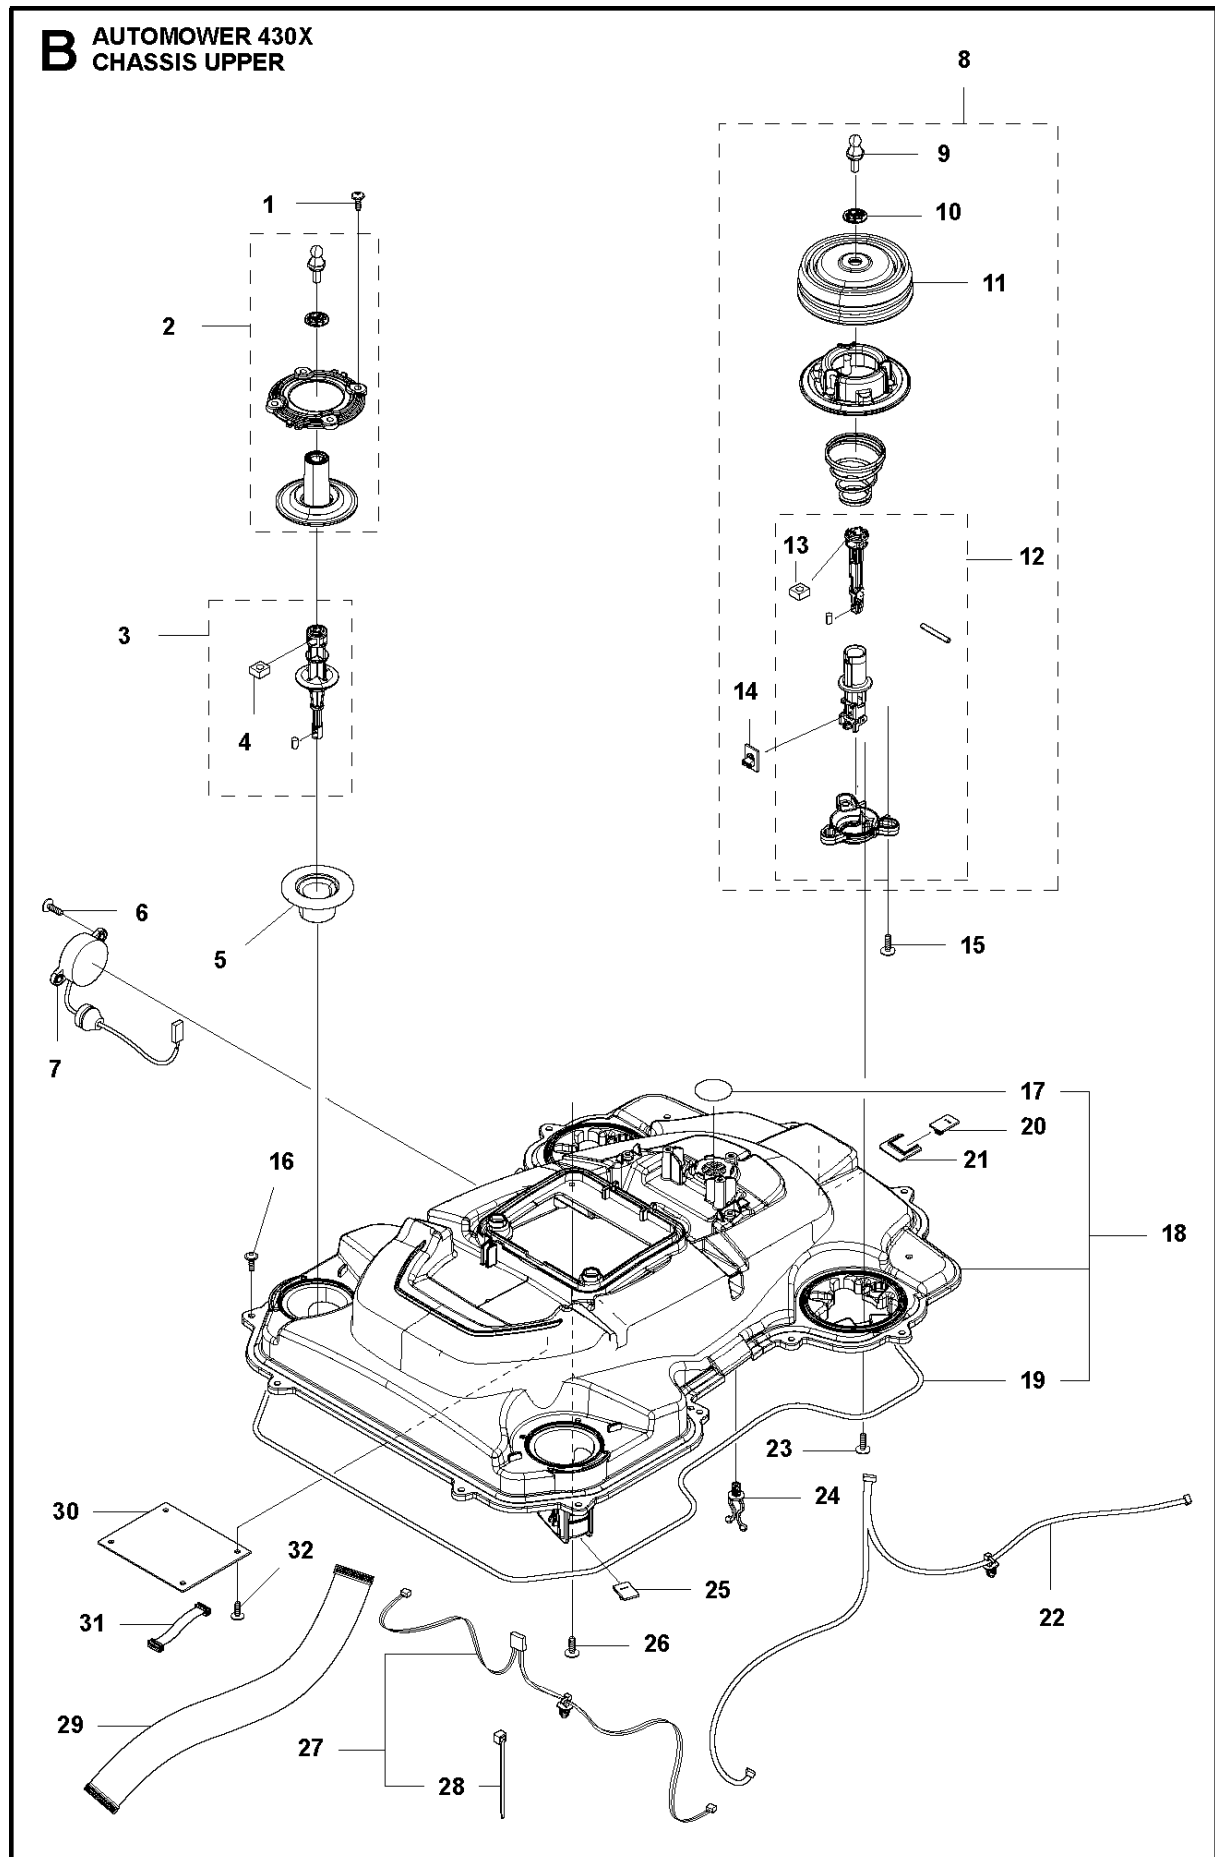

SPARE PARTS LIST

ROBOTIC LAWN MOWERS

AUTOMOWER 430X, 2020-

A AUTOMOWER 430X
COVER

COVER

AUTOMOWER 430X, 2020-

Ref	Part No	Description	Remark	QTY KIT
1	590 87 70-01	BODY KIT	Cover KIT Top Grey	1
1	590 87 70-02	BODY KIT	Cover KIT Top White	1
1	590 87 70-03	BODY KIT	Cover KIT Top Orange	1
2	501 06 51-01	WIRING ASSY		1
4	501 06 11-02	BODY ASSY		1
5	585 53 92-04	CABLE ASSY	Charging Plate Wiring	1
6	501 06 56-02	HOLDER ASSY	Holder ASSY	1
7	575 54 33-14	SCREW	Screw	1
8	587 42 35-01	DECAL		1
9	580 52 68-01	CAP	Cap	4
10	501 61 06-01	CLAMP	CLAMP	1
11	501 06 50-01	BUMPER ASSY		1
12	586 35 97-01	LABEL	Label Warning	1
13	574 45 01-01	SCREW ITPANT	Screw	10

C AUTOMOWER 430X
CENTER CONSOL

CENTER CONSOL

AUTOMOWER 430X, 2020-

Ref	Part No	Description	Remark	QTY KIT
1	588 79 75-03	COVER	Cover	1
2	579 45 85-03	HATCH	Hatch	1
3	579 45 81-01	BUTTON	Button	1
4	575 54 33-14	SCREW	Screw	2
5	501 06 58-01	HINGE KIT	Hinge KIT	1
6	575 54 33-14	SCREW	Screw	2
7	579 62 79-02	KEYBOARD	Keyboard	1
8	583 94 37-02	COVER KIT	Cover KIT	1
9	535 13 01-01	SPRING	Spring	2
10	574 87 47-06	SEALING STRIP	Sealing Strip (1 pcs, 5 mm)	1
11	574 48 03-02	SWITCH	Switch	1
12	501 06 60-01	LOCK KIT	Locking Plate KIT	1
13	575 54 33-14	SCREW	Screw	1
14	575 54 33-14	SCREW	Screw	1
15	575 54 33-14	SCREW	Screw	3
16	581 62 07-01	SUPPORT KIT	Support KIT	1
17	588 27 59-01	PRINTED CIRCUIT ASSY	Printed Circuit ASSY	1