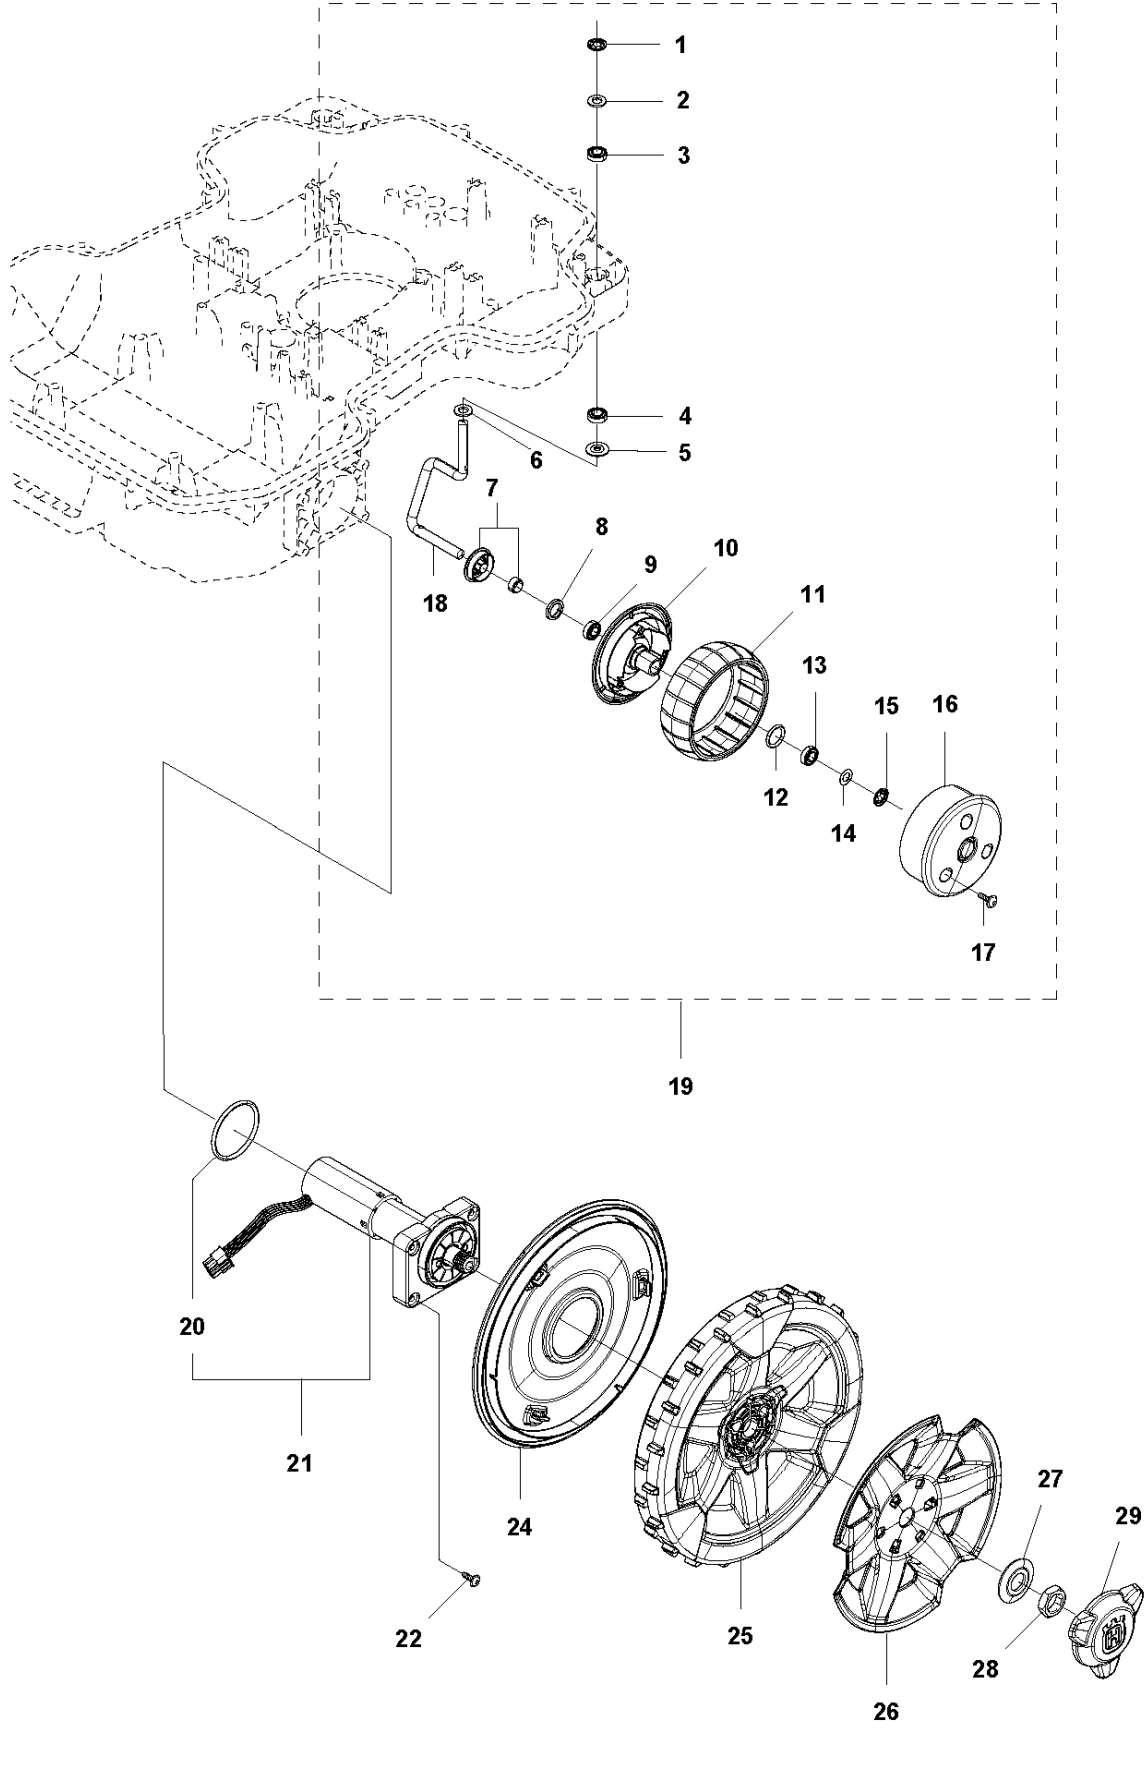

E AUTOMOWER 430X
WHEELS & TIRES

WHEELS & TIRES

AUTOMOWER 430X, 2020-

Ref	Part No	Description	Remark	QTY KIT
1	576 01 93-02	LOCKWASHER	Lock Washer	2
2	580 76 46-01	WASHER	Washer	2
3	580 60 51-01	BALL BEARING	Ball Bearing	2
3	597 79 56-01	BALL BEARING	Tube 50 pcs	1
4	580 60 51-01	BALL BEARING	Ball Bearing	2
4	597 79 56-01	BALL BEARING	Tube 50 pcs	1
5	535 08 78-03	WASHER	Washer	2
6	580 76 46-01	WASHER	Washer	2
7	581 62 15-01	SHIELD KIT	Shield KIT	2
8	580 48 71-01	SEALING	Sealing	2
9	580 60 51-01	BALL BEARING	Ball Bearing	2
9	597 79 56-01	BALL BEARING	Tube 50 pcs	1
10	579 45 71-01	WHEEL	Wheel Inside	2
11	574 44 98-01	WHEEL	Tire	2
12	580 44 51-01	O-RING	O-ring	2
13	580 60 51-01	BALL BEARING	Ball Bearing	2
13	597 79 56-01	BALL BEARING	Tube 50 pcs	1
14	580 76 46-01	WASHER	Washer	2
15	576 01 93-02	LOCKWASHER	Lock Washer	2
16	579 45 72-01	WHEEL	Wheel Outside	2
17	575 54 33-14	SCREW	Screw	6
18	580 33 61-01	SPINDLE	Spindle	2
19	581 62 14-01	WHEEL KIT	Front Wheel KIT	2
20	580 44 39-02	O-RING	O-ring	2
21	581 62 13-06	MOTOR KIT	Wheel Motor ASSY	2
22	574 45 01-01	SCREW ITXPANT	Screw	8
24	582 27 60-01	COVER	Cover	2
25	582 28 02-03	WHEEL ASSY	Rear Wheel	2
26	579 50 57-01	WHEEL COVER	Wheel Cover	2
27	586 21 06-01	WASHER	Spring Washer	2
28	731 43 24-01	HEXAGON THIN NUT	Thin Nut	2
29	579 50 55-02	HUB CAP	Hub Cap	2