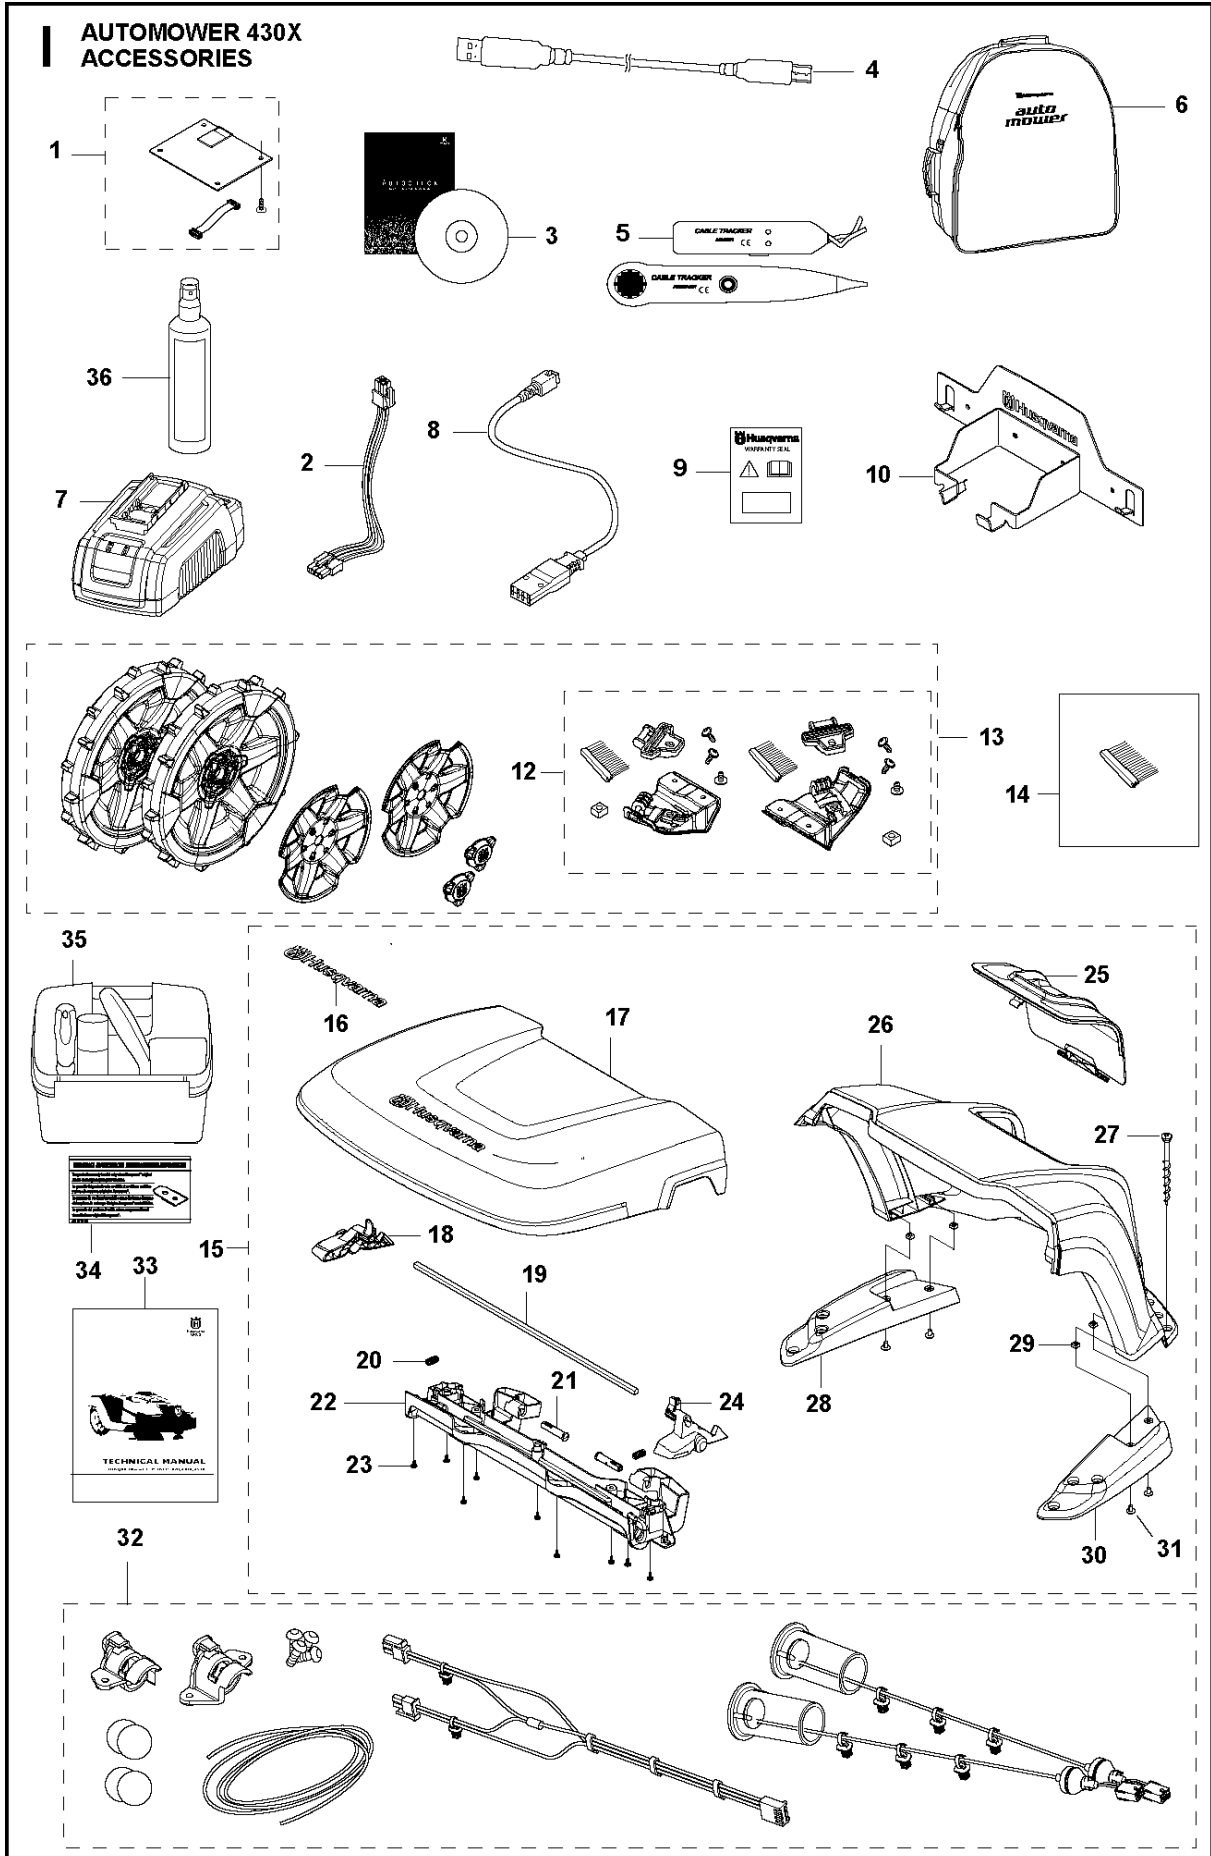

ACCESSORIES

AUTOMOWER 430X, 2020-

Ref	Part No	Description	Remark	QTY KIT
1	586 66 23-05	GPS MODULE	Automower Connect KIT	1
2	591 20 36-01	WIRING ASSY		1
3	577 85 81-03	DVD	DVD Autocheck EXP	1
4	577 51 81-02	CABLE	Service Cable (USB)	1
5	577 60 68-01	TEST EQUIPMENT	Interruption Detector	1
6	522 91 67-01	BAG	Bag	1
7	588 40 84-01	CHARGER	Quick Charger with Battery Test	1
8	588 20 26-01	CABLE ASSY	Cable Quick Charger	1
9	580 68 95-02	LABEL	Warranty Seal 1pcs	1
10	585 01 97-02	WALL HANGER	Wall Hanger	1
12	581 90 31-02	BRUSH KIT	Brush KIT incl Brush, 6 pcs	1
13	581 88 97-02	WHEEL KIT	Rear Wheel KIT incl. Brush KIT	1
14	581 98 20-02	BRUSH KIT	Brush, 6pcs	1
15	585 01 94-01	HOUSING	House KIT	1
16	577 46 90-01	DECAL	Decal	1
17	586 88 58-01	KIT	Cover Lid	1
18	585 32 40-02	HANDLE	Handle Left	1
19	585 32 41-01	ROD	Steel Rod	1
20	580 51 14-01	SPRING	Spring	2
21	585 34 15-01	HINGE PIN	Hinge Pin	2
22	585 34 16-01	BEAM	Beam	1
23	575 54 33-14	SCREW	Screw	9
24	585 32 40-01	HANDLE	Handle Right	1
25	585 32 36-01	HATCH	Hatch	1
26	585 32 34-01	COVER	Cover Base	1
27	575 23 86-01	SCREW KIT	Screw KIT, 6 pcs	1
28	585 32 38-02	SUPPORT	Support Base Left	1
29	503 22 66-01	SQUARE NUT	Square Nut	4
30	585 32 38-01	SUPPORT	Support Base Right	1
31	535 12 93-03	SCREW IHPANM	Screw	4
32	581 91 25-02	HEAD LIGHTS	Head Lights KIT	1
33	115 81 90-01	WORKSHOP MANUAL	Technical Handbook -420, 430X, 450X Swedish	1
33	115 81 90-06	WORKSHOP MANUAL	Technical Handbook -420, 430X, 450X Danish	1
33	115 81 90-11	WORKSHOP MANUAL	Technical Handbook -420, 430X, 450X Finnish	1
33	115 81 90-21	WORKSHOP MANUAL	Technical Handbook -420, 430X, 450X Norwegian	1
33	115 81 90-26	WORKSHOP MANUAL	Technical Handbook -420, 430X, 450X English	1
33	115 81 90-31	WORKSHOP MANUAL	Technical Handbook -420, 430X, 450X French	1
33	115 81 90-36	WORKSHOP MANUAL	Technical Handbook -420, 430X, 450X Dutch	1
33	115 81 90-41	WORKSHOP MANUAL	Technical Handbook -420, 430X, 450X Italian	1
33	115 81 90-46	WORKSHOP MANUAL	Technical Handbook -420, 430X, 450X Spanish	1
33	115 81 90-51	WORKSHOP MANUAL	Technical Handbook -420, 430X, 450X German	1
33	115819056	TBD	Technical Handbook -420, 430X, 450X Russian	1
33	115819058	TBD	Technical Handbook -420, 430X, 450X Hungarian	1
33	115819059	TBD	Technical Handbook -420, 430X, 450X Portuguese	1
33	115819061	TBD	Technical Handbook -420, 430X, 450X Polish	1
33	115819062	TBD	Technical Handbook -420, 430X, 450X Romanian	1
33	115819063	TBD	Technical Handbook -420, 430X, 450X Estonian	1
33	115819064	TBD	Technical Handbook -420, 430X, 450X Latvian	1